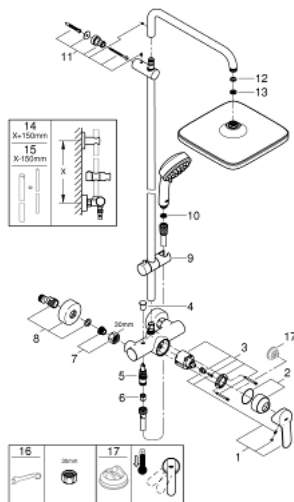

26 692 000 TEMPESTA COSMOPOLITAN SYSTEM 250 CUBE SHOWER SYSTEM WITH SINGLE LEVER MIXER FOR WALL MOUNTING

SPARE PARTS, February 2019 – now

- 1: Lever (Spare part-nr. 46726000)
- 2: Cap (Spare part-nr. 46025000)
- 3: Cartridge (Spare part-nr. 46048000)
- 4: Diverter knob (Spare part-nr. 65648000)
- 5: 3-Way Diverter Valve & Trim (Spare part-nr. 65655000)
- 6: Non-return valve (Spare part-nr. 08565000)
- 7: 1/2" screw connection (Spare part-nr. 45044000)
- 8: S-union (Spare part-nr. 12662000)
- 9: Glide element (Spare part-nr. 12140000)
- 10: Dirt strainer (Spare part-nr. 0700200M)
- 11: Shower bar holder (Spare part-nr. 48423000)
- 12: Fibre seal dia. Ø 18,5 x Ø 12 x 2 (Spare part-nr. 0138900M)
- 13: Dirt strainer (Spare part-nr. 48007000)
- 14: **Shower system pipe for retrofitting** (Spare part-nr. 48053000)*
- 15: **Shower system pipe for retrofitting** (Spare part-nr. 48054000)*
- 16: Special spanner wrench (Spare part-nr. 19377000)*
- 17: Temperature limiter (Spare part-nr. 46375000)*