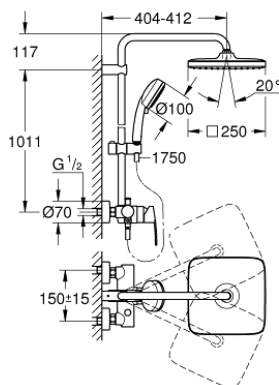

26 692 000 TEMPESTA COSMOPOLITAN SYSTEM 250 CUBE SHOWER SYSTEM WITH SINGLE LEVER MIXER FOR WALL MOUNTING

SPARE PARTS, February 2019 – now

- 1: Lever (Spare part-nr. 46726000)
- 2: Cap (Spare part-nr. 46025000)
- 3: Cartridge (Spare part-nr. 46048000)
- 4: Diverter knob (Spare part-nr. 65648000)
- 5: 3-Way Diverter Valve & Trim (Spare part-nr. 65655000)
- 6: Non-return valve (Spare part-nr. 08565000)
- 7: 1/2" screw connection (Spare part-nr. 45044000)
- 8: S-union (Spare part-nr. 12662000)
- 9: Glide element (Spare part-nr. 12140000)
- 10: Dirt strainer (Spare part-nr. 0700200M)
- 11: Shower bar holder (Spare part-nr. 48423000)
- 12: Fibre seal dia. Ø 18,5 x Ø 12 x 2 (Spare part-nr. 0138900M)
- 13: Dirt strainer (Spare part-nr. 48007000)
- 14: **Shower system pipe for retrofitting** (Spare part-nr. 48053000)*
- 15: **Shower system pipe for retrofitting** (Spare part-nr. 48054000)*
- 16: Special spanner wrench (Spare part-nr. 19377000)*
- 17: Temperature limiter (Spare part-nr. 46375000)*