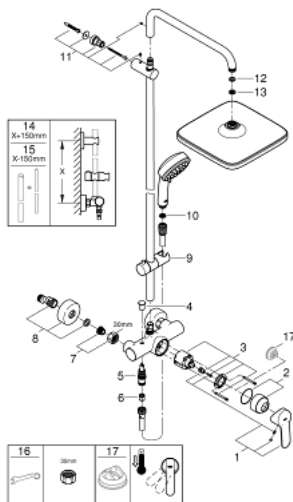

26 692 000 TEMPESTA COSMOPOLITAN SYSTEM 250 CUBE SHOWER SYSTEM WITH SINGLE LEVER MIXER FOR WALL MOUNTING

SPARE PARTS, February 2019 – now

- 1: Lever (Spare part-nr. 46726000)
- 2: Cap (Spare part-nr. 46025000)
- 3: Cartridge (Spare part-nr. 46048000)
- 4: Diverter knob (Spare part-nr. 65648000)
- 5: 3-Way Diverter Valve & Trim (Spare part-nr. 65655000)
- 6: Non-return valve (Spare part-nr. 08565000)
- 7: 1/2" screw connection (Spare part-nr. 45044000)
- 8: S-union (Spare part-nr. 12662000)
- 9: Glide element (Spare part-nr. 12140000)
- 10: Dirt strainer (Spare part-nr. 0700200M)
- 11: Shower bar holder (Spare part-nr. 48423000)
- 12: Fibre seal dia. Ø 18,5 x Ø 12 x 2 (Spare part-nr. 0138900M)
- 13: Dirt strainer (Spare part-nr. 48007000)
- 14: **Shower system pipe for retrofitting** (Spare part-nr. 48053000)*
- 15: **Shower system pipe for retrofitting** (Spare part-nr. 48054000)*
- 16: Special spanner wrench (Spare part-nr. 19377000)*
- 17: Temperature limiter (Spare part-nr. 46375000)*