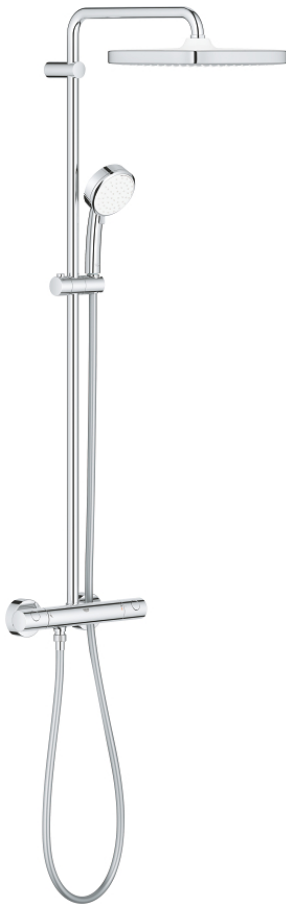

## 26 689 000 TEMPESTA COSMOPOLITAN SYSTEM 250 CUBE SHOWER SYSTEM WITH THERMOSTAT FOR WALL MOUNTING

### PRODUCT DESCRIPTION

- Colour: chrome
- Consisting of:
  - horizontal swivable 390 mm shower arm
  - exposed thermostat with Aquadimmer function
- Allows change between:
  - head shower Tempesta 250 Cube (26 685)
  - Spray pattern: Rain
  - head shower with white rear cover
  - with ball joint, rotation angle  $\pm 10^\circ$
  - 9.5 l/min flow limiter
- hand shower Tempesta Cosmopolitan 100 (27 571)
- 2 spray patterns: Rain, Jet
- 5.7 l/min flow limiter
- adjustable in height with gliding element
- Rotaflex TwistStop shower hose 1750 mm 1/2" x 1/2" (28 410)
- GROHE EcoJoy - less water, perfect flow
- GROHE TurboStat - compact cartridge with wax thermoelement
- GROHE SafeStop - safety button at 38°C
- GROHE SafeStop Plus - optional temperature limiter at 43°C included
- GROHE DreamSpray - perfect spray pattern
- GROHE LongLife finish
- GROHE SpeedClean - effortless limescale removal
- Inner WaterGuide - inner insulation for surface protection
- TwistStop - to prevent hose from twisting
- Suitable for instantaneous heaters from 18 kW/h
- minimum flow rate 7 l/min
- optional upgrade: GROHE EasyReach tray (26 362), sold separately
- professional edition