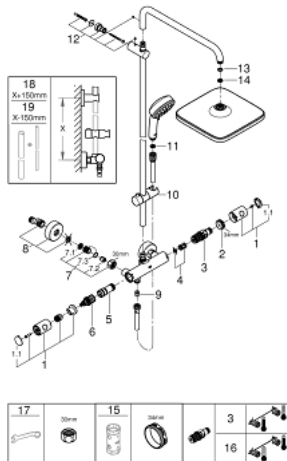

26 689 000 TEMPESTA COSMOPOLITAN SYSTEM 250 CUBE SHOWER SYSTEM WITH THERMOSTAT FOR WALL MOUNTING

SPARE PARTS, February 2019 – now

1. 1: 1/2" Metal handle (Spare part-nr. 47984000)
   - 1.1: Cover cap (Spare part-nr. 6458500M)
   - 2: Fitting ring (Spare part-nr. 47743000)
   - 3: 1/2" Thermostatic compact cartridge (Spare part-nr. 47439000)
   - 4: Buffer (Spare part-nr. 47398000)
   - 5: Water flow (Spare part-nr. 47751000)
   - 6: Aquadimmer (Spare part-nr. 12433000)
   - 7: Non-return valve (Spare part-nr. 47189000)
   - 7.1: Dirt Strainer (Spare part-nr. 0726400M)
   - 7.2: Non-return valve (Spare part-nr. 08565000)
   - 7.3: O-ring (17 x 2mm) (Spare part-nr. 0305500M)
   - 8: S-union (Spare part-nr. 12662000)
   - 9: Non-return valve (Spare part-nr. 08565000)
   - 10: Glide element (Spare part-nr. 12140000)
   - 11: Dirt strainer (Spare part-nr. 0700200M)
   - 12: Shower bar holder (Spare part-nr. 48423000)
   - 13: Fibre seal dia. Ø 18,5 x Ø 12 x 2 (Spare part-nr. 0138900M)
   - 14: Dirt strainer (Spare part-nr. 48007000)
   - 15: Socket Spanner (Spare part-nr. 19332000)*
   - 16: GROHE TurboStat cartridge 1/2" (Spare part-nr. 47175000)*
   - 17: Special spanner wrench (Spare part-nr. 19377000)*
   - 18: **Shower system pipe for retrofitting** (Spare part-nr. 48053000)*
   - 19: **Shower system pipe for retrofitting** (Spare part-nr. 48054000)*
2. Optional accessories