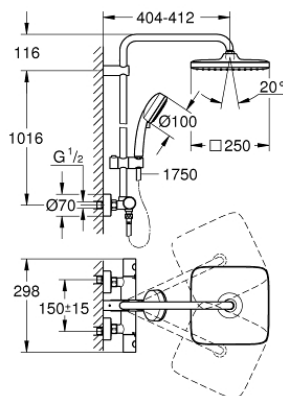

### PRODUCT DESCRIPTION

- Colour: chrome
- Consisting of:
  - horizontal swivable 390 mm shower arm
  - exposed thermostat with Aquadimmer function
- Allows change between:
  - head shower Tempesta 250 Cube (26 685)
  - Spray pattern: Rain
  - head shower with white rear cover
  - with ball joint, rotation angle  $\pm 10^\circ$
  - 9.5 l/min flow limiter
- hand shower Tempesta Cosmopolitan 100 (27 571)
- 2 spray patterns: Rain, Jet
- 5.7 l/min flow limiter
- adjustable in height with gliding element
- Rotaflex TwistStop shower hose 1750 mm 1/2" x 1/2" (28 410)
- GROHE EcoJoy - less water, perfect flow
- GROHE TurboStat - compact cartridge with wax thermoelement
- GROHE SafeStop - safety button at 38°C
- GROHE SafeStop Plus - optional temperature limiter at 43°C included
- GROHE DreamSpray - perfect spray pattern
- GROHE LongLife finish
- GROHE SpeedClean - effortless limescale removal
- Inner WaterGuide - inner insulation for surface protection
- TwistStop - to prevent hose from twisting
- Suitable for instantaneous heaters from 18 kW/h
- minimum flow rate 7 l/min
- optional upgrade: GROHE EasyReach tray (26 362), sold separately
- professional edition