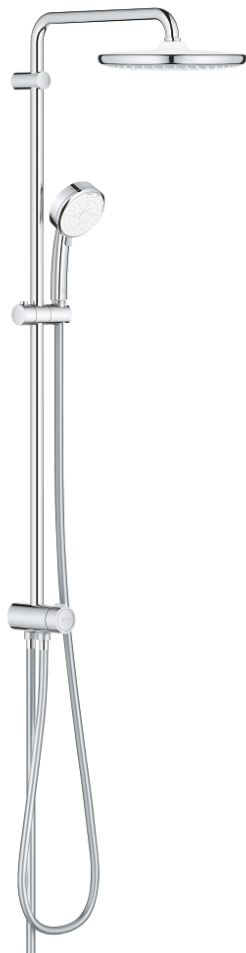

## 26 675 000 TEMPESTA COSMOPOLITAN SYSTEM 250 FLEX SHOWER SYSTEM WITH DIVERTER FOR WALL MOUNTING

### PRODUCT DESCRIPTION

- Colour: chrome
- Consisting of:
  - horizontal 390 mm shower arm, adjustable before installation
  - change by diverter between hand shower, head shower or head shower
- Eco setting
- head shower Tempesta 250 (26 666)
  - 2 spray patterns (via diverter): Rain, SmartRain
  - head shower with white rear cover
  - with ball joint, rotation angle  $\pm 10^\circ$
  - 9.5 l/min flow limiter
- hand shower Tempesta Cosmopolitan 100 (27 575)
  - spray patterns: GROHE Rain O<sup>2</sup>, Rain, Massage, Jet
  - 9.5 l/min flow limiter
  - adjustable in height with gliding element
  - distance between diverter and upper bracket: 920 mm
  - Relaxaflex shower hose 1500 mm 1/2" x 1/2"
  - Relaxaflex shower hose 500 mm 1/2" x 1/2"
  - flexible installation: connection to faucet / wall union for water supply with 1/2" thread of the 500 mm shower hose
  - GROHE EcoJoy - less water, perfect flow
  - GROHE DreamSpray - perfect spray pattern
  - GROHE LongLife finish
  - GROHE SpeedClean - effortless limescale removal
  - Inner WaterGuide - inner insulation for surface protection
  - Suitable for instantaneous heaters from 18 kW/h
  - minimum flow rate 7 l/min
  - min. recommended pressure 1.0 bar
  - professional edition

### SPARE PARTS, February 2019 – now

- 1: Dirt strainer (Spare part-nr. 0700200M)
- 2: Glide element (Spare part-nr. 12140000)
- 3: 3-Way Diverter Valve & Trim (Spare part-nr. 48338000)
- 4: Fibre seal dia. Ø 18,5 x Ø 12 x 2 (Spare part-nr. 0138900M)
- 5: Dirt strainer (Spare part-nr. 48007000)
- 6: Spacer (Spare part-nr. 26496000)\*