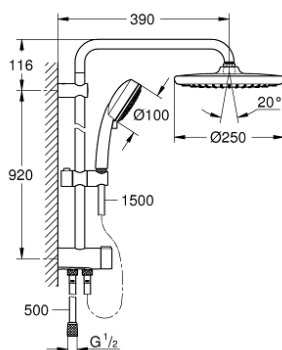

26 675 000 TEMPESTA COSMOPOLITAN SYSTEM 250 FLEX SHOWER SYSTEM WITH DIVERTER FOR WALL MOUNTING

PRODUCT DESCRIPTION

- Colour: chrome
- Consisting of:
 - horizontal 390 mm shower arm, adjustable before installation
 - change by diverter between hand shower, head shower or head shower
- Eco setting
- head shower Tempesta 250 (26 666)
- 2 spray patterns (via diverter): Rain, SmartRain
- head shower with white rear cover
- with ball joint, rotation angle $\pm 10^\circ$
- GROHE EcoJoy 9,5 l/min flow limiter
- hand shower Tempesta Cosmopolitan 100 (27 575)
- spray patterns: GROHE Rain O², Rain, Massage, Jet
- GROHE EcoJoy 9,5 l/min flow limiter
- adjustable in height with gliding element
- distance between diverter and upper bracket: 920 mm
- Relaxaflex shower hose 1500 mm 1/2" x 1/2"
- Relaxaflex shower hose 500 mm 1/2" x 1/2"
- flexible installation: connection to faucet / wall union for water supply with 1/2" thread of the 500 mm shower hose
- GROHE EcoJoy - less water, perfect flow
- GROHE DreamSpray - perfect spray pattern
- GROHE LongLife finish
- GROHE SpeedClean - effortless limescale removal
- Inner WaterGuide - inner insulation for surface protection
- Suitable for instantaneous heaters from 18 kW/h
- minimum flow rate 7 l/min
- min. recommended pressure 1.0 bar
- professional edition

26 675 000 TEMPESTA COSMOPOLITAN SYSTEM 250 FLEX SHOWER SYSTEM WITH DIVERTER FOR WALL MOUNTING

SPARE PARTS, February 2019 – now

- 1: Dirt strainer (Spare part-nr. 0700200M)
- 2: Glide element (Spare part-nr. 12140000)
- 3: 3-Way Diverter Valve & Trim (Spare part-nr. 48338000)
- 4: Fibre seal dia. Ø 18,5 x Ø 12 x 2 (Spare part-nr. 0138900M)
- 5: Dirt strainer (Spare part-nr. 48007000)
- 6: Spacer (Spare part-nr. 26496000)*