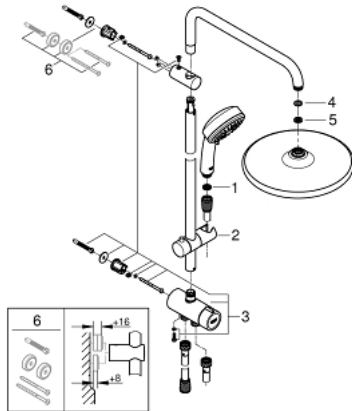

26 675 000 TEMPESTA COSMOPOLITAN SYSTEM 250 FLEX SHOWER SYSTEM WITH DIVERTER FOR WALL MOUNTING

PRODUCT DESCRIPTION

- Colour: chrome
- Consisting of:
 - horizontal 390 mm shower arm, adjustable before installation
 - change by diverter between hand shower, head shower or head shower
- Eco setting
- head shower Tempesta 250 (26 666)
- 2 spray patterns (via diverter): Rain, SmartRain
- head shower with white rear cover
- with ball joint, rotation angle $\pm 10^\circ$
- GROHE EcoJoy 9,5 l/min flow limiter
- hand shower Tempesta Cosmopolitan 100 (27 575)
- spray patterns: GROHE Rain O², Rain, Massage, Jet
- GROHE EcoJoy 9,5 l/min flow limiter
- adjustable in height with gliding element
- distance between diverter and upper bracket: 920 mm
- Relaxaflex shower hose 1500 mm 1/2" x 1/2"
- Relaxaflex shower hose 500 mm 1/2" x 1/2"
- flexible installation: connection to faucet / wall union for water supply with 1/2" thread of the 500 mm shower hose
- GROHE EcoJoy - less water, perfect flow
- GROHE DreamSpray - perfect spray pattern
- GROHE LongLife finish
- GROHE SpeedClean - effortless limescale removal
- Inner WaterGuide - inner insulation for surface protection
- Suitable for instantaneous heaters from 18 kW/h
- minimum flow rate 7 l/min
- min. recommended pressure 1.0 bar
- professional edition

26 675 000 TEMPESTA COSMOPOLITAN SYSTEM 250 FLEX SHOWER SYSTEM WITH DIVERTER FOR WALL MOUNTING

SPARE PARTS, February 2019 – now

- 1: Dirt strainer (Spare part-nr. 0700200M)
- 2: Glide element (Spare part-nr. 12140000)
- 3: 3-Way Diverter Valve & Trim (Spare part-nr. 48338000)
- 4: Fibre seal dia. Ø 18,5 x Ø 12 x 2 (Spare part-nr. 0138900M)
- 5: Dirt strainer (Spare part-nr. 48007000)
- 6: Spacer (Spare part-nr. 26496000)*