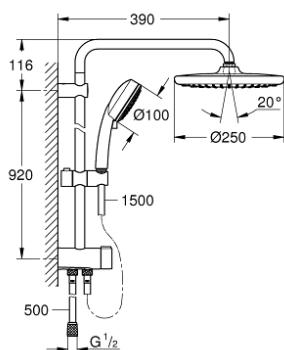

## 26 675 000 TEMPESTA COSMOPOLITAN SYSTEM 250 FLEX SHOWER SYSTEM WITH DIVERTER FOR WALL MOUNTING

### PRODUCT DESCRIPTION

- Colour: chrome
- Consisting of:
  - horizontal 390 mm shower arm, adjustable before installation
  - change by diverter between hand shower, head shower or head shower
- Eco setting
- head shower Tempesta 250 (26 666)
  - 2 spray patterns (via diverter): Rain, SmartRain
  - head shower with white rear cover
  - with ball joint, rotation angle  $\pm 10^\circ$
  - 9.5 l/min flow limiter
- hand shower Tempesta Cosmopolitan 100 (27 575)
  - spray patterns: GROHE Rain O<sup>2</sup>, Rain, Massage, Jet
  - 9.5 l/min flow limiter
  - adjustable in height with gliding element
  - distance between diverter and upper bracket: 920 mm
  - Relaxaflex shower hose 1500 mm 1/2" x 1/2"
  - Relaxaflex shower hose 500 mm 1/2" x 1/2"
  - flexible installation: connection to faucet / wall union for water supply with 1/2" thread of the 500 mm shower hose
  - GROHE EcoJoy - less water, perfect flow
  - GROHE DreamSpray - perfect spray pattern
  - GROHE LongLife finish
  - GROHE SpeedClean - effortless limescale removal
  - Inner WaterGuide - inner insulation for surface protection
  - Suitable for instantaneous heaters from 18 kW/h
  - minimum flow rate 7 l/min
  - min. recommended pressure 1.0 bar
  - professional edition

### SPARE PARTS, February 2019 – now

- 1: Dirt strainer (Spare part-nr. 0700200M)
- 2: Glide element (Spare part-nr. 12140000)
- 3: 3-Way Diverter Valve & Trim (Spare part-nr. 48338000)
- 4: Fibre seal dia. Ø 18,5 x Ø 12 x 2 (Spare part-nr. 0138900M)
- 5: Dirt strainer (Spare part-nr. 48007000)
- 6: Spacer (Spare part-nr. 26496000)\*