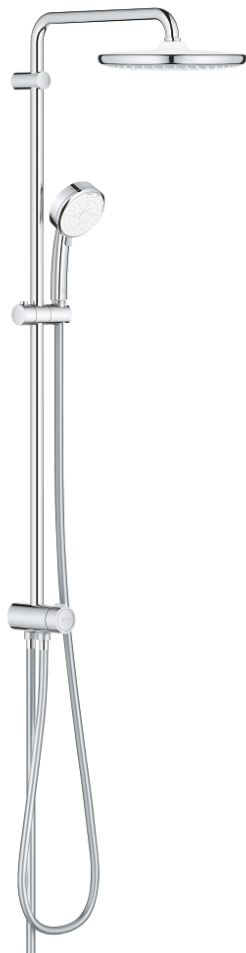

26 675 000 TEMPESTA COSMOPOLITAN SYSTEM 250 FLEX SHOWER SYSTEM WITH DIVERTER FOR WALL MOUNTING

PRODUCT DESCRIPTION

- Colour: chrome
- Consisting of:
 - horizontal 390 mm shower arm, adjustable before installation
 - change by diverter between hand shower, head shower or head shower
- Eco setting
- head shower Tempesta 250 (26 666)
- 2 spray patterns (via diverter): Rain, SmartRain
- head shower with white rear cover
- with ball joint, rotation angle $\pm 10^\circ$
- GROHE EcoJoy 9,5 l/min flow limiter
- hand shower Tempesta Cosmopolitan 100 (27 575)
- spray patterns: GROHE Rain O², Rain, Massage, Jet
- GROHE EcoJoy 9,5 l/min flow limiter
- adjustable in height with gliding element
- distance between diverter and upper bracket: 920 mm
- Relaxaflex shower hose 1500 mm 1/2" x 1/2"
- Relaxaflex shower hose 500 mm 1/2" x 1/2"
- flexible installation: connection to faucet / wall union for water supply with 1/2" thread of the 500 mm shower hose
- GROHE EcoJoy - less water, perfect flow
- GROHE DreamSpray - perfect spray pattern
- GROHE LongLife finish
- GROHE SpeedClean - effortless limescale removal
- Inner WaterGuide - inner insulation for surface protection
- Suitable for instantaneous heaters from 18 kW/h
- minimum flow rate 7 l/min
- min. recommended pressure 1.0 bar
- professional edition

26 675 000 TEMPESTA COSMOPOLITAN SYSTEM 250 FLEX SHOWER SYSTEM WITH DIVERTER FOR WALL MOUNTING

SPARE PARTS, February 2019 – now

- 1: Dirt strainer (Spare part-nr. 0700200M)
- 2: Glide element (Spare part-nr. 12140000)
- 3: 3-Way Diverter Valve & Trim (Spare part-nr. 48338000)
- 4: Fibre seal dia. Ø 18,5 x Ø 12 x 2 (Spare part-nr. 0138900M)
- 5: Dirt strainer (Spare part-nr. 48007000)
- 6: Spacer (Spare part-nr. 26496000)*