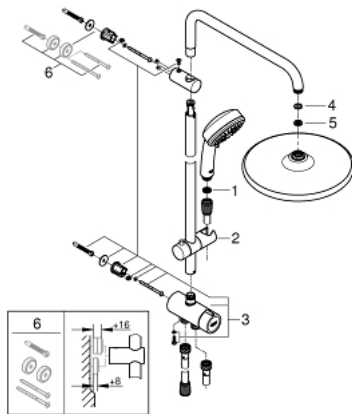

## 26 675 000 TEMPESTA COSMOPOLITAN SYSTEM 250 FLEX SHOWER SYSTEM WITH DIVERTER FOR WALL MOUNTING

### PRODUCT DESCRIPTION

- Colour: chrome
- Consisting of:
  - horizontal 390 mm shower arm, adjustable before installation
  - change by diverter between hand shower, head shower or head shower
- Eco setting
- head shower Tempesta 250 (26 666)
  - 2 spray patterns (via diverter): Rain, SmartRain
  - head shower with white rear cover
  - with ball joint, rotation angle  $\pm 10^\circ$
  - 9.5 l/min flow limiter
- hand shower Tempesta Cosmopolitan 100 (27 575)
  - spray patterns: GROHE Rain O<sup>2</sup>, Rain, Massage, Jet
  - 9.5 l/min flow limiter
  - adjustable in height with gliding element
  - distance between diverter and upper bracket: 920 mm
  - Relaxaflex shower hose 1500 mm 1/2" x 1/2"
  - Relaxaflex shower hose 500 mm 1/2" x 1/2"
  - flexible installation: connection to faucet / wall union for water supply with 1/2" thread of the 500 mm shower hose
  - GROHE EcoJoy - less water, perfect flow
  - GROHE DreamSpray - perfect spray pattern
  - GROHE LongLife finish
  - GROHE SpeedClean - effortless limescale removal
  - Inner WaterGuide - inner insulation for surface protection
  - Suitable for instantaneous heaters from 18 kW/h
  - minimum flow rate 7 l/min
  - min. recommended pressure 1.0 bar
  - professional edition

### SPARE PARTS, February 2019 – now

- 1: Dirt strainer (Spare part-nr. 0700200M)
- 2: Glide element (Spare part-nr. 12140000)
- 3: 3-Way Diverter Valve & Trim (Spare part-nr. 48338000)
- 4: Fibre seal dia. Ø 18,5 x Ø 12 x 2 (Spare part-nr. 0138900M)
- 5: Dirt strainer (Spare part-nr. 48007000)
- 6: Spacer (Spare part-nr. 26496000)\*