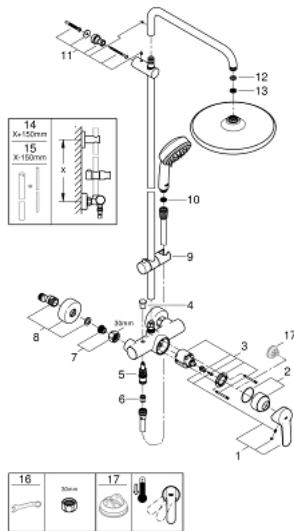

26 673 000 TEMPESTA COSMOPOLITAN SYSTEM 250 SHOWER SYSTEM WITH SINGLE LEVER MIXER FOR WALL MOUNTING

SPARE PARTS, February 2019 – now

- 1: Lever (Spare part-nr. 46726000)
- 2: Cap (Spare part-nr. 46025000)
- 3: Cartridge (Spare part-nr. 46048000)
- 4: Diverter knob (Spare part-nr. 65648000)
- 5: 3-Way Diverter Valve & Trim (Spare part-nr. 65655000)
- 6: Non-return valve (Spare part-nr. 08565000)
- 7: 1/2" screw connection (Spare part-nr. 45044000)
- 8: S-union (Spare part-nr. 12662000)
- 9: Glide element (Spare part-nr. 12140000)
- 10: Dirt strainer (Spare part-nr. 0700200M)
- 11: Shower bar holder (Spare part-nr. 48423000)
- 12: Fibre seal dia. Ø 18,5 x Ø 12 x 2 (Spare part-nr. 0138900M)
- 13: Dirt strainer (Spare part-nr. 48007000)
- 14: **Shower system pipe for retrofitting** (Spare part-nr. 48053000)*
- 15: **Shower system pipe for retrofitting** (Spare part-nr. 48054000)*
- 16: Special spanner wrench (Spare part-nr. 19377000)*
- 17: Temperature limiter (Spare part-nr. 46375000)*