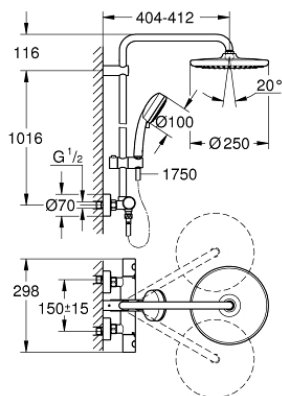

26 670 000 TEMPESTA COSMOPOLITAN SYSTEM 250 SHOWER SYSTEM WITH THERMOSTAT FOR WALL MOUNTING

PRODUCT DESCRIPTION

- Colour: chrome
- Consisting of:
  - horizontal swivable 390 mm shower arm
  - exposed thermostat with Aquadimmer function
- Allows change between:
  - head shower Tempesta 250 (26 666)
  - Spray pattern: Rain
  - head shower with white rear cover
  - with ball joint, rotation angle $\pm 10^\circ$
- 9.5 l/min flow limiter
- hand shower Tempesta Cosmopolitan 100 (27 571)
- 2 spray patterns: Rain, Jet
- 5.7 l/min flow limiter
- adjustable in height with gliding element
- Rotaflex TwistStop shower hose 1750 mm 1/2" x 1/2" (28 410)
- GROHE EcoJoy - less water, perfect flow
- GROHE TurboStat - compact cartridge with wax thermoelement
- GROHE SafeStop - safety button at 38°C
- GROHE SafeStop Plus - optional temperature limiter at 43°C included
- GROHE DreamSpray - perfect spray pattern
- GROHE LongLife finish
- GROHE SpeedClean - effortless limescale removal
- Inner WaterGuide - inner insulation for surface protection
- TwistStop - to prevent hose from twisting
- Suitable for instantaneous heaters from 18 kW/h
- minimum flow rate 7 l/min
- optional upgrade: GROHE EasyReach tray (26 362), sold separately
- professional edition