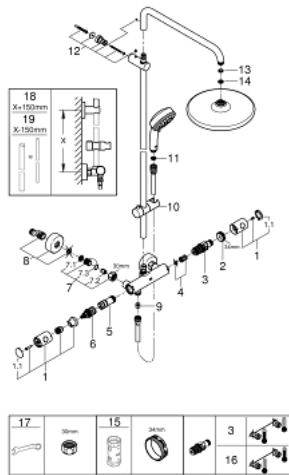

26 670 000 TEMPESTA COSMOPOLITAN SYSTEM 250 SHOWER SYSTEM WITH THERMOSTAT FOR WALL MOUNTING

SPARE PARTS, February 2019 – now

- 1: 1/2" Metal handle (Spare part-nr. 47984000)
 - 1.1: Cover cap (Spare part-nr. 6458500M)
 - 2: Fitting ring (Spare part-nr. 47743000)
 - 3: 1/2" Thermostatic compact cartridge (Spare part-nr. 47439000)
 - 4: Buffer (Spare part-nr. 47398000)
 - 5: Water flow (Spare part-nr. 47751000)
 - 6: Aquadimmer (Spare part-nr. 12433000)
 - 7: Non-return valve (Spare part-nr. 47189000)
 - 7.1: Dirt Strainer (Spare part-nr. 0726400M)
 - 7.2: Non-return valve (Spare part-nr. 08565000)
 - 7.3: O-ring (17 x 2mm) (Spare part-nr. 0305500M)
 - 8: S-union (Spare part-nr. 12662000)
 - 9: Non-return valve (Spare part-nr. 08565000)
 - 10: Glide element (Spare part-nr. 12140000)
 - 11: Dirt strainer (Spare part-nr. 0700200M)
 - 12: Shower bar holder (Spare part-nr. 48423000)
 - 13: Fibre seal dia. Ø 18,5 x Ø 12 x 2 (Spare part-nr. 0138900M)
 - 14: Dirt strainer (Spare part-nr. 48007000)
 - 15: Socket Spanner (Spare part-nr. 19332000)*
 - 16: GROHE TurboStat cartridge 1/2" (Spare part-nr. 47175000)*
 - 17: Special spanner wrench (Spare part-nr. 19377000)*
 - 18: **Shower system pipe for retrofitting** (Spare part-nr. 48053000)*
 - 19: **Shower system pipe for retrofitting** (Spare part-nr. 48054000)*
- * Optional accessories