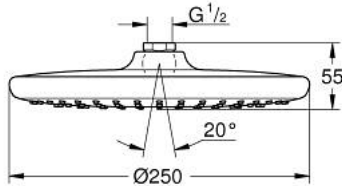

26 666 000 TEMPESTA 250 HEAD SHOWER 1 SPRAY

PRODUCT DESCRIPTION

- Colour: chrome
- Spray pattern: Rain
- maximum flow rate (at 3 bar): 8.5 l/min
- Ø 250 mm
- head shower with white rear cover
- Ball joint with turning angle $\pm 10^\circ$
- connection thread $\frac{1}{2}$ "
- GROHE EcoJoy - less water, perfect flow
- GROHE DreamSpray - perfect spray pattern
- GROHE LongLife finish
- GROHE SpeedClean - effortless limescale removal
- Inner WaterGuide - inner insulation for surface protection
- suitable for instantaneous heater
- min. recommended pressure 1.0 bar
- professional edition

26 666 000 TEMPESTA 250 HEAD SHOWER 1 SPRAY

SPARE PARTS, February 2019 – now

1: Fibre seal dia. Ø 18,5 x Ø 12 x 2 (Spare part-nr. 0138900M)

2: Dirt strainer (Spare part-nr. 48007000)