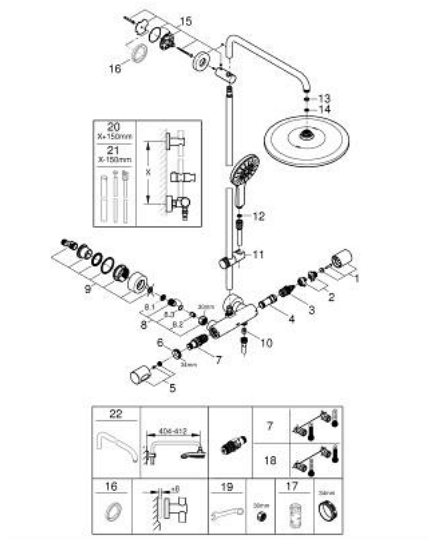

26 648 000 RAINSHOWER SMARTACTIVE 310 SHOWER SYSTEM WITH THERMOSTAT FOR WALL MOUNTING

SPARE PARTS, August 2018 – March 2021

- 1: Aquadimmer handle (Spare part-nr. 47804000)
- 2: Stop (Spare part-nr. 47723000)
- 3: Aquadimmer (Spare part-nr. 47364000)
- 4: Water flow (Spare part-nr. 47887000)
- 5: Temperature scale handle (Spare part-nr. 47811000)
- 6: Fitting ring (Spare part-nr. 47743000)
- 7: 1/2" Thermostatic compact cartridge (Spare part-nr. 47439000)
- 8: Non-return valve (Spare part-nr. 47189000)
- 8.1: Dirt Strainer (Spare part-nr. 07264000)
- 8.2: Non-return valve (Spare part-nr. 08565000)
- 8.3: O-ring (17 x 2mm) (Spare part-nr. 03055000)
- 9: S-union (Spare part-nr. 12693000)
- 10: Non-return valve (Spare part-nr. 08565000)
- 11: Glide element (Spare part-nr. 48424000)
- 12: Dirt strainer (Spare part-nr. 0700200M)
- 13: Fibre seal dia. Ø 18,5 x Ø 12 x 2 (Spare part-nr. 0138900M)
- 14: Dirt strainer (Spare part-nr. 48007000)
- 15: Shower bar holder (Spare part-nr. 48279000)
- 16: Spacer (Spare part-nr. 27180000)*
- 17: Socket Spanner (Spare part-nr. 19332000)*
- 18: GROHE TurboStat cartridge 1/2" (Spare part-nr. 47175000)*
- 19: Special spanner wrench (Spare part-nr. 19377000)*
- 20: Shower system pipe for retrofitting (Spare part-nr. 48053000)*
- 21: Shower system pipe for retrofitting (Spare part-nr. 48054000)*
- 22: Shower arm for shower systems (Spare part-nr. 14047000)*

* Optional accessories