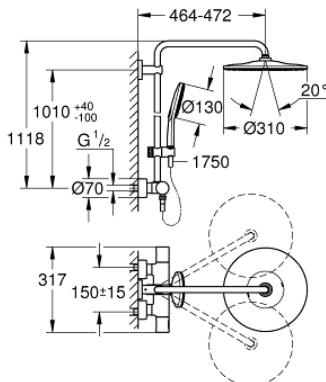

### PRODUCT DESCRIPTION

- Colour: chrome
- Consisting of:
  - horizontal swivable 450 mm shower arm
  - exposed thermostat with Aquadimmer function
- Allows change between:
  - head shower Rainshower Mono 310
  - maximum flow rate (at 3 bar): 9.5 l/min
- With ball joint
- Rotation angle  $\pm 15^\circ$
- hand shower Rainshower SmartActive 130
- maximum flow rate (at 3 bar): 8.5 l/min
- adjustable in height with gliding element
- including performance grip
- Silverflex shower hose 1750 mm
- maximum flow rate system (at 3 bar): 9.5 l/min
- GROHE TurboStat - compact cartridge with wax thermoelement
- GROHE EcoJoy - less water, perfect flow
- GROHE SafeStop - safety button at 38°C
- GROHE SafeStop Plus - optional temperature limiter at 43°C included
- GROHE CoolTouch - no risk of scalding
- GROHE DreamSpray - perfect spray pattern
- GROHE SmartTip showering spray selection via push of a ring
- GROHE LongLife finish
- Flexible Installation - 1 adjustable bracket for existing drill holes
- GROHE SpeedClean - effortless limescale removal
- Suitable for instantaneous heaters from 18 kW/h
- Minimum flow rate 5 l/min