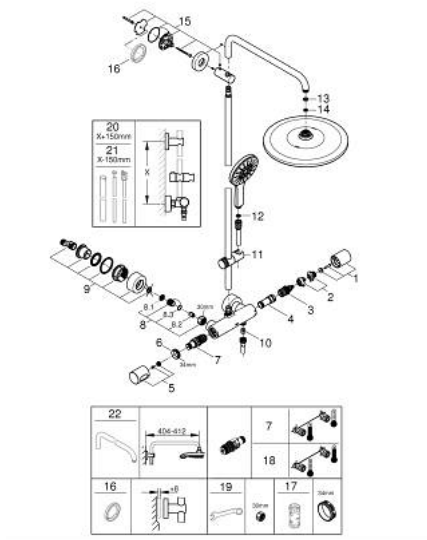

26 647 000 RAINSHOWER SMARTACTIVE 310 SHOWER SYSTEM WITH THERMOSTAT FOR WALL MOUNTING

SPARE PARTS, August 2018 – March 2021

- 1: Aquadimmer handle (Spare part-nr. 47804000)
- 2: Stop (Spare part-nr. 47723000)
- 3: Aquadimmer (Spare part-nr. 47364000)
- 4: Water flow (Spare part-nr. 47887000)
- 5: Temperature scale handle (Spare part-nr. 47811000)
- 6: Fitting ring (Spare part-nr. 47743000)
- 7: 1/2" Thermostatic compact cartridge (Spare part-nr. 47439000)
- 8: Non-return valve (Spare part-nr. 47189000)
- 8.1: Dirt Strainer (Spare part-nr. 07264000)
- 8.2: Non-return valve (Spare part-nr. 08565000)
- 8.3: O-ring (17 x 2mm) (Spare part-nr. 03055000)
- 9: S-union (Spare part-nr. 12693000)
- 10: Non-return valve (Spare part-nr. 08565000)
- 11: Glide element (Spare part-nr. 48424000)
- 12: Dirt strainer (Spare part-nr. 07002000)
- 13: Fibre seal dia. Ø 18,5 x Ø 12 x 2 (Spare part-nr. 01389000)
- 14: Dirt strainer (Spare part-nr. 48007000)
- 15: Shower bar holder (Spare part-nr. 48279000)
- 16: Spacer (Spare part-nr. 27180000)*
- 17: Socket Spanner (Spare part-nr. 19332000)*
- 18: GROHE TurboStat cartridge 1/2" (Spare part-nr. 47175000)*
- 19: Special spanner wrench (Spare part-nr. 19377000)*
- 20: Shower system pipe for retrofitting (Spare part-nr. 48053000)*
- 21: Shower system pipe for retrofitting (Spare part-nr. 48054000)*
- 22: Shower arm for shower systems (Spare part-nr. 14047000)*

* Optional accessories