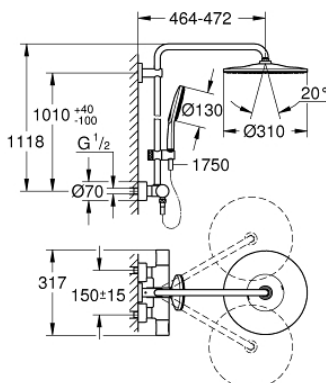

26 647 000 RAINSHOWER SMARTACTIVE 310 SHOWER SYSTEM WITH THERMOSTAT FOR WALL MOUNTING

SPARE PARTS, August 2018 – March 2021

- 1: Aquadimmer handle (Spare part-nr. 47804000)
- 2: Stop (Spare part-nr. 47723000)
- 3: Aquadimmer (Spare part-nr. 47364000)
- 4: Water flow (Spare part-nr. 47887000)
- 5: Temperature scale handle (Spare part-nr. 47811000)
- 6: Fitting ring (Spare part-nr. 47743000)
- 7: 1/2" Thermostatic compact cartridge (Spare part-nr. 47439000)
- 8: Non-return valve (Spare part-nr. 47189000)
- 8.1: Dirt Strainer (Spare part-nr. 07264000)
- 8.2: Non-return valve (Spare part-nr. 08565000)
- 8.3: O-ring (17 x 2mm) (Spare part-nr. 03055000)
- 9: S-union (Spare part-nr. 12693000)
- 10: Non-return valve (Spare part-nr. 08565000)
- 11: Glide element (Spare part-nr. 48424000)
- 12: Dirt strainer (Spare part-nr. 07002000)
- 13: Fibre seal dia. Ø 18,5 x Ø 12 x 2 (Spare part-nr. 01389000)
- 14: Dirt strainer (Spare part-nr. 48007000)
- 15: Shower bar holder (Spare part-nr. 48279000)
- 16: Spacer (Spare part-nr. 27180000)*
- 17: Socket Spanner (Spare part-nr. 19332000)*
- 18: GROHE TurboStat cartridge 1/2" (Spare part-nr. 47175000)*
- 19: Special spanner wrench (Spare part-nr. 19377000)*
- 20: Shower system pipe for retrofitting (Spare part-nr. 48053000)*
- 21: Shower system pipe for retrofitting (Spare part-nr. 48054000)*
- 22: Shower arm for shower systems (Spare part-nr. 14047000)*