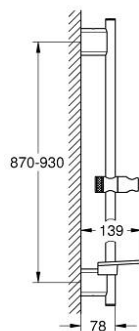

26 603 000 RAINSHOWER SMARTACTIVE SHOWER RAIL, 900 MM

PRODUCT DESCRIPTION

- Colour: chrome
- with wall holders made of metal
- glide element and swivel holder
- GROHE FastFixation Plus (adjustable distance between wall shower holders for adaption to existing drillings)
- GROHE TileFix adjustable depth on upper and lower bracket
- GROHE EasyReach tray
- GROHE LongLife finish

26 603 000 RAINSHOWER SMARTACTIVE SHOWER RAIL, 900 MM

SPARE PARTS, March 2018 – now

1: Shower bar holder (Spare part-nr. 48425000)

2: Glide element (Spare part-nr. 48424000)

3: **Soap dish** (Spare part-nr. 48426000)