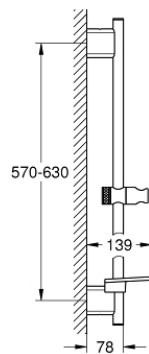

26 602 000 RAINSHOWER SMARTACTIVE SHOWER RAIL, 600 MM

PRODUCT DESCRIPTION

- Colour: chrome
- with wall holders made of metal
- glide element and swivel holder
- GROHE FastFixation Plus (adjustable distance between wall shower holders for adaption to existing drillings)
- GROHE TileFix adjustable depth on upper and lower bracket
- GROHE EasyReach tray
- GROHE LongLife finish

26 602 000 RAINSHOWER SMARTACTIVE SHOWER RAIL, 600 MM

SPARE PARTS, March 2018 – now

1: Shower bar holder (Spare part-nr. 48425000)

2: Glide element (Spare part-nr. 48424000)

3: **Soap dish** (Spare part-nr. 48426000)