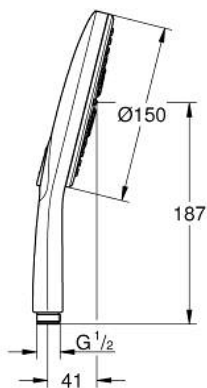

### PRODUCT DESCRIPTION

- Colour: chrome
- spray plate in corresponding colour
- 3 Sprays: Rain, Jet, ActiveMassage
- maximum flow rate (at 3 bar): 8.5 l/min
- GROHE EcoJoy - less water, perfect flow
- GROHE DreamSpray - perfect spray pattern
- GROHE SmartTip showering spray selection via push of a ring
- GROHE LongLife finish
- GROHE SpeedClean - effortless limescale removal
- Inner WaterGuide - inner insulation for surface protection
- Universal mounting system, fitting all standard shower hoses
- suitable for instantaneous heater
- male connection thread 1/2"