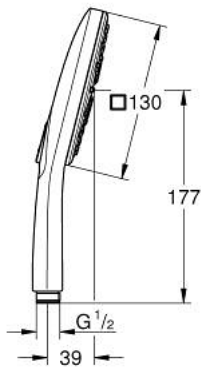

26 582 000 RAINSHOWER SMARTACTIVE 130 CUBE HANDSHOWER 3 SPRAYS

PRODUCT DESCRIPTION

- Colour: chrome
- spray plate in corresponding colour
- 3 Sprays: Rain, Jet, ActiveMassage
- maximum flow rate (at 3 bar): 8.5 l/min
- GROHE EcoJoy - less water, perfect flow
- GROHE DreamSpray - perfect spray pattern
- GROHE SmartTip showering spray selection via push of a ring
- GROHE LongLife finish
- GROHE SpeedClean - effortless limescale removal
- Inner WaterGuide - inner insulation for surface protection
- Universal mounting system, fitting all standard shower hoses
- suitable for instantaneous heater

26 582 000 **RAINSHOWER SMARTACTIVE 130 CUBE HANDSHOWER 3 SPRAYS**

SPARE PARTS, March 2018 – now

1: Dirt strainer (Spare part-nr. 0700200M)