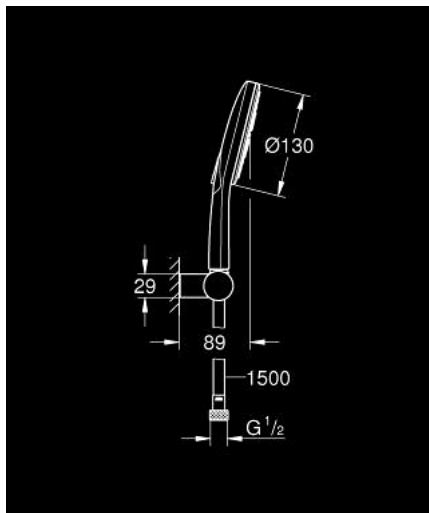

26 580 000 RAINSHOWER SMARTACTIVE 130 WALL HOLDER SET

PRODUCT DESCRIPTION

- Colour: chrome
- Consisting of:
 - hand shower Rainshower SmartActive 130 (26 574)
 - maximum flow rate (at 3 bar): 8.5 l/min
 - wall shower holder, adjustable (27 055)
 - Silverflex shower hose 1500 mm 1/2" x 1/2" (28 364)
 - GROHE EcoJoy - less water, perfect flow
 - GROHE DreamSpray - perfect spray pattern
 - GROHE LongLife finish
 - GROHE SpeedClean - effortless limescale removal
 - Inner WaterGuide - inner insulation for surface protection
 - TwistStop - to prevent hose from twisting
 - suitable for instantaneous heater

26 580 000 **RAINSHOWER SMARTACTIVE 130 WALL HOLDER SET**

SPARE PARTS, March 2018 – now

1: Dirt strainer (Spare part-nr. 0700200M)