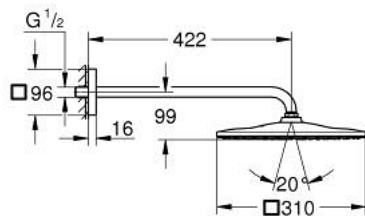

26 564 DL0 RAINSHOWER MONO 310 CUBE HEAD SHOWER SET 422 MM, 1 SPRAY

PRODUCT DESCRIPTION

- Colour: Brushed warm sunset
- Consisting of:
 - Rainshower shower head 310
 - spray pattern: GROHE PureRain
 - maximum flow rate (at 3 bar): 7.5 l/min
 - shower arm 422 mm
- GROHE EcoJoy - less water, perfect flow
- GROHE DreamSpray - perfect spray pattern
- GROHE LongLife finish
- GROHE SpeedClean - effortless limescale removal
- Inner WaterGuide - inner insulation for surface protection
- suitable for instantaneous heater

26 564 DL0 **RAINSHOWER MONO 310 CUBE HEAD SHOWER SET 422 MM, 1 SPRAY**

SPARE PARTS, September 2018 – now

1: Fibre seal dia. Ø 18,5 x Ø 12 x 2 (Spare part-nr. 0138900M)

2: Dirt strainer (Spare part-nr. 48007000)