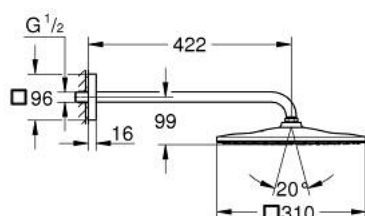

26 564 AL0 RAINSHOWER MONO 310 CUBE HEAD SHOWER SET 422 MM, 1 SPRAY

PRODUCT DESCRIPTION

- Colour: Brushed hard graphite
- Consisting of:
 - Rainshower shower head 310
 - spray pattern: GROHE PureRain
 - maximum flow rate (at 3 bar): 7.5 l/min
 - shower arm 422 mm
- GROHE EcoJoy - less water, perfect flow
- GROHE DreamSpray - perfect spray pattern
- GROHE LongLife finish
- GROHE SpeedClean - effortless limescale removal
- Inner WaterGuide - inner insulation for surface protection
- suitable for instantaneous heater

26 564 AL0 **RAINSHOWER MONO 310 CUBE HEAD SHOWER SET 422 MM, 1 SPRAY**

SPARE PARTS, September 2018 – now

1: Fibre seal dia. Ø 18,5 x Ø 12 x 2 (Spare part-nr. 0138900M)

2: Dirt strainer (Spare part-nr. 48007000)