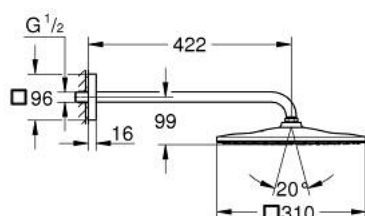

26 564 A00 RAINSHOWER MONO 310 CUBE HEAD SHOWER SET 422 MM, 1 SPRAY

PRODUCT DESCRIPTION

- Colour: Hard graphite
- Consisting of:
 - Rainshower shower head 310
 - spray pattern: GROHE PureRain
 - maximum flow rate (at 3 bar): 7.5 l/min
 - shower arm 422 mm
- GROHE EcoJoy - less water, perfect flow
- GROHE DreamSpray - perfect spray pattern
- GROHE LongLife finish
- GROHE SpeedClean - effortless limescale removal
- Inner WaterGuide - inner insulation for surface protection
- suitable for instantaneous heater

26 564 A00 **RAINSHOWER MONO 310 CUBE HEAD SHOWER SET 422 MM, 1 SPRAY**

SPARE PARTS, September 2018 – now

1: Fibre seal dia. Ø 18,5 x Ø 12 x 2 (Spare part-nr. 0138900M)

2: Dirt strainer (Spare part-nr. 48007000)