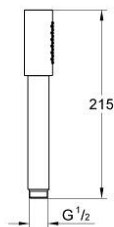

26 465 GN0 RAINSHOWER AQUA STICK HAND SHOWER 1 SPRAY

PRODUCT DESCRIPTION

- Colour: Brushed cool sunrise
- spray pattern: Standard spray
- material: metal
- GROHE EcoJoy 1.75 gpm (6.6 l/min) flow limiter
- GROHE DreamSpray - perfect spray pattern
- GROHE LongLife finish
- GROHE SpeedClean - effortless limescale removal
- Inner WaterGuide - inner insulation for surface protection
- Universal mounting system, fitting all standard shower hoses
- suitable for instantaneous heater

26 465 GN0 **RAINSHOWER AQUA STICK HAND SHOWER 1 SPRAY**

SPARE PARTS, May 2017 – now

1: Dirt strainer (Spare part-nr. 0700200M)