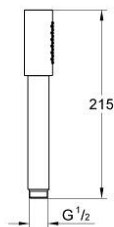

26 465 GN0 RAINSHOWER AQUA STICK HAND SHOWER 1 SPRAY

PRODUCT DESCRIPTION

- Colour: Brushed cool sunrise
- spray pattern: Standard spray
- material: metal
- 6.6 l/min flow limiter
- GROHE DreamSpray - perfect spray pattern
- GROHE LongLife finish
- GROHE SpeedClean - effortless limescale removal
- Inner WaterGuide - inner insulation for surface protection
- Universal mounting system, fitting all standard shower hoses
- suitable for instantaneous heater

26 465 GN0 RAINSHOWER AQUA STICK HAND SHOWER 1 SPRAY

SPARE PARTS, May 2017 – now

1: Dirt strainer (Spare part-nr. 0700200M)