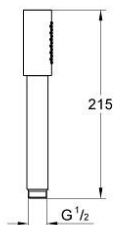

26 465 GL0 RAINSHOWER AQUA STICK HAND SHOWER 1 SPRAY

PRODUCT DESCRIPTION

- Colour: Cool sunrise
- spray pattern: Standard spray
- material: metal
- 6.6 l/min flow limiter
- GROHE DreamSpray - perfect spray pattern
- GROHE LongLife finish
- GROHE SpeedClean - effortless limescale removal
- Inner WaterGuide - inner insulation for surface protection
- Universal mounting system, fitting all standard shower hoses
- suitable for instantaneous heater

26 465 GL0 **RAINSHOWER AQUA STICK HAND SHOWER 1 SPRAY**

SPARE PARTS, May 2017 – now

1: Dirt strainer (Spare part-nr. 0700200M)