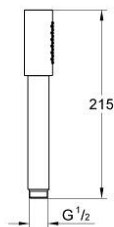

26 465 EN0 RAINSHOWER AQUA STICK HAND SHOWER 1 SPRAY

PRODUCT DESCRIPTION

- Colour: Brushed nickel
- spray pattern: Standard spray
- material: metal
- GROHE EcoJoy 1.75 gpm (6.6 l/min) flow limiter
- GROHE DreamSpray - perfect spray pattern
- GROHE LongLife finish
- GROHE SpeedClean - effortless limescale removal
- Inner WaterGuide - inner insulation for surface protection
- Universal mounting system, fitting all standard shower hoses
- suitable for instantaneous heater
- min. recommended pressure 1.0 bar

26 465 EN0 RAINSHOWER AQUA STICK HAND SHOWER 1 SPRAY

SPARE PARTS, November 2016 – now

1: Dirt strainer (Spare part-nr. 0700200M)