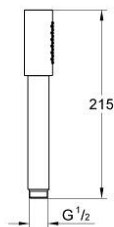

## 26 465 EN0 RAINSHOWER AQUA STICK HAND SHOWER 1 SPRAY

### PRODUCT DESCRIPTION

- Colour: Brushed nickel
- spray pattern: Standard spray
- material: metal
- 6.6 l/min flow limiter
- GROHE DreamSpray - perfect spray pattern
- GROHE LongLife finish
- GROHE SpeedClean - effortless limescale removal
- Inner WaterGuide - inner insulation for surface protection
- Universal mounting system, fitting all standard shower hoses
- suitable for instantaneous heater
- min. recommended pressure 1.0 bar