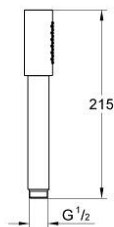

26 465 DL0 RAINSHOWER AQUA STICK HAND SHOWER 1 SPRAY

PRODUCT DESCRIPTION

- Colour: Brushed warm sunset
- spray pattern: Standard spray
- material: metal
- 6.6 l/min flow limiter
- GROHE DreamSpray - perfect spray pattern
- GROHE LongLife finish
- GROHE SpeedClean - effortless limescale removal
- Inner WaterGuide - inner insulation for surface protection
- Universal mounting system, fitting all standard shower hoses
- suitable for instantaneous heater

26 465 DL0 RAINSHOWER AQUA STICK HAND SHOWER 1 SPRAY

SPARE PARTS, May 2017 – now

1: Dirt strainer (Spare part-nr. 0700200M)