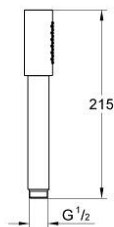

26 465 DL0 RAINSHOWER AQUA STICK HAND SHOWER 1 SPRAY

PRODUCT DESCRIPTION

- Colour: Brushed warm sunset
- spray pattern: Standard spray
- material: metal
- GROHE EcoJoy 1.75 gpm (6.6 l/min) flow limiter
- GROHE DreamSpray - perfect spray pattern
- GROHE LongLife finish
- GROHE SpeedClean - effortless limescale removal
- Inner WaterGuide - inner insulation for surface protection
- Universal mounting system, fitting all standard shower hoses
- suitable for instantaneous heater

26 465 DL0 RAINSHOWER AQUA STICK HAND SHOWER 1 SPRAY

SPARE PARTS, May 2017 – now

1: Dirt strainer (Spare part-nr. 0700200M)