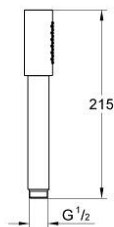

26 465 DC0 RAINSHOWER AQUA STICK HAND SHOWER 1 SPRAY

PRODUCT DESCRIPTION

- Colour: supersteel
- spray pattern: Standard spray
- material: metal
- GROHE EcoJoy 1.75 gpm (6.6 l/min) flow limiter
- GROHE DreamSpray - perfect spray pattern
- GROHE LongLife finish
- GROHE SpeedClean - effortless limescale removal
- Inner WaterGuide - inner insulation for surface protection
- Universal mounting system, fitting all standard shower hoses
- suitable for instantaneous heater

26 465 DC0 RAINSHOWER AQUA STICK HAND SHOWER 1 SPRAY

SPARE PARTS, May 2017 – now

1: Dirt strainer (Spare part-nr. 0700200M)