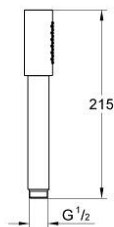

## 26 465 DC0 RAINSHOWER AQUA STICK HAND SHOWER 1 SPRAY

### PRODUCT DESCRIPTION

- Colour: supersteel
- spray pattern: Standard spray
- material: metal
- 6.6 l/min flow limiter
- GROHE DreamSpray - perfect spray pattern
- GROHE LongLife finish
- GROHE SpeedClean - effortless limescale removal
- Inner WaterGuide - inner insulation for surface protection
- Universal mounting system, fitting all standard shower hoses
- suitable for instantaneous heater