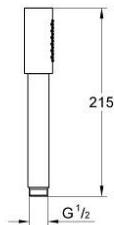

26 465 DA0 RAINSHOWER AQUA STICK HAND SHOWER 1 SPRAY

PRODUCT DESCRIPTION

- Colour: Warm sunset
- spray pattern: Standard spray
- material: metal
- GROHE EcoJoy 1.75 gpm (6.6 l/min) flow limiter
- GROHE DreamSpray - perfect spray pattern
- GROHE LongLife finish
- GROHE SpeedClean - effortless limescale removal
- Inner WaterGuide - inner insulation for surface protection
- Universal mounting system, fitting all standard shower hoses
- suitable for instantaneous heater

26 465 DA0 **RAINSHOWER AQUA STICK HAND SHOWER 1 SPRAY**

SPARE PARTS, May 2017 – now

1: Dirt strainer (Spare part-nr. 0700200M)