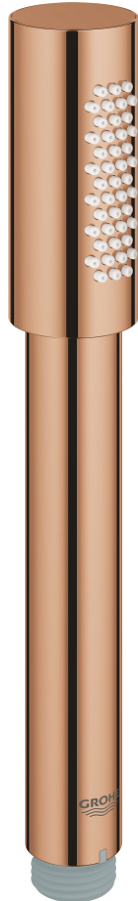

26 465 DA0 RAINSHOWER AQUA STICK HAND SHOWER 1 SPRAY

PRODUCT DESCRIPTION

- Colour: Warm sunset
- spray pattern: Standard spray
- material: metal
- GROHE EcoJoy 1.75 gpm (6.6 l/min) flow limiter
- GROHE DreamSpray - perfect spray pattern
- GROHE LongLife finish
- GROHE SpeedClean - effortless limescale removal
- Inner WaterGuide - inner insulation for surface protection
- Universal mounting system, fitting all standard shower hoses
- suitable for instantaneous heater

26 465 DA0 **RAINSHOWER AQUA STICK HAND SHOWER 1 SPRAY**

SPARE PARTS, May 2017 – now

1: Dirt strainer (Spare part-nr. 0700200M)