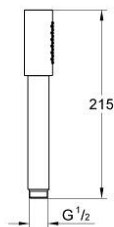

26 465 DA0 RAINSHOWER AQUA STICK HAND SHOWER 1 SPRAY

PRODUCT DESCRIPTION

- Colour: Warm sunset
- spray pattern: Standard spray
- material: metal
- 6.6 l/min flow limiter
- GROHE DreamSpray - perfect spray pattern
- GROHE LongLife finish
- GROHE SpeedClean - effortless limescale removal
- Inner WaterGuide - inner insulation for surface protection
- Universal mounting system, fitting all standard shower hoses
- suitable for instantaneous heater

26 465 DA0 **RAINSHOWER AQUA STICK HAND SHOWER 1 SPRAY**

SPARE PARTS, May 2017 – now

1: Dirt strainer (Spare part-nr. 0700200M)