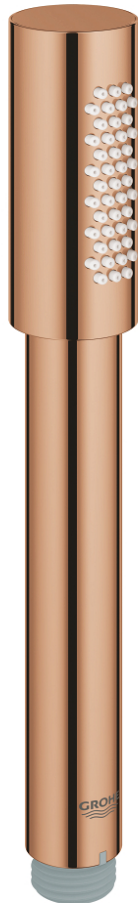

26 465 DA0 RAINSHOWER AQUA STICK HAND SHOWER 1 SPRAY

PRODUCT DESCRIPTION

- Colour: Warm sunset
- spray pattern: Standard spray
- material: metal
- 6.6 l/min flow limiter
- GROHE DreamSpray - perfect spray pattern
- GROHE LongLife finish
- GROHE SpeedClean - effortless limescale removal
- Inner WaterGuide - inner insulation for surface protection
- Universal mounting system, fitting all standard shower hoses
- suitable for instantaneous heater

26 465 DA0 **RAINSHOWER AQUA STICK HAND SHOWER 1 SPRAY**

SPARE PARTS, May 2017 – now

1: Dirt strainer (Spare part-nr. 0700200M)