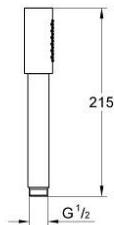

26 465 BE0 RAINSHOWER AQUA STICK HAND SHOWER 1 SPRAY

PRODUCT DESCRIPTION

- Colour: Polished nickel
- spray pattern: Standard spray
- material: metal
- GROHE EcoJoy 1.75 gpm (6.6 l/min) flow limiter
- GROHE DreamSpray - perfect spray pattern
- GROHE LongLife finish
- GROHE SpeedClean - effortless limescale removal
- Inner WaterGuide - inner insulation for surface protection
- Universal mounting system, fitting all standard shower hoses
- suitable for instantaneous heater

26 465 BE0 RAINSHOWER AQUA STICK HAND SHOWER 1 SPRAY

SPARE PARTS, May 2017 – now

1: Dirt strainer (Spare part-nr. 0700200M)