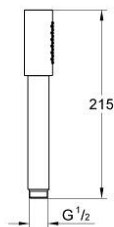

26 465 BE0 RAINSHOWER AQUA STICK HAND SHOWER 1 SPRAY

PRODUCT DESCRIPTION

- Colour: Polished nickel
- spray pattern: Standard spray
- material: metal
- 6.6 l/min flow limiter
- GROHE DreamSpray - perfect spray pattern
- GROHE LongLife finish
- GROHE SpeedClean - effortless limescale removal
- Inner WaterGuide - inner insulation for surface protection
- Universal mounting system, fitting all standard shower hoses
- suitable for instantaneous heater

26 465 BE0 RAINSHOWER AQUA STICK HAND SHOWER 1 SPRAY

SPARE PARTS, May 2017 – now

1: Dirt strainer (Spare part-nr. 0700200M)