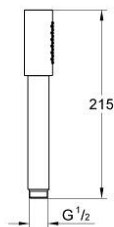

26 465 AL0 RAINSHOWER AQUA STICK HAND SHOWER 1 SPRAY

PRODUCT DESCRIPTION

- Colour: Brushed hard graphite
- spray pattern: Standard spray
- material: metal
- 6.6 l/min flow limiter
- GROHE DreamSpray - perfect spray pattern
- GROHE LongLife finish
- GROHE SpeedClean - effortless limescale removal
- Inner WaterGuide - inner insulation for surface protection
- Universal mounting system, fitting all standard shower hoses
- suitable for instantaneous heater

26 465 AL0 RAINSHOWER AQUA STICK HAND SHOWER 1 SPRAY

SPARE PARTS, May 2017 – now

1: Dirt strainer (Spare part-nr. 0700200M)