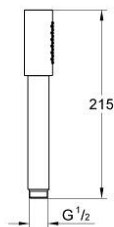

26 465 A00 RAINSHOWER AQUA STICK HAND SHOWER 1 SPRAY

PRODUCT DESCRIPTION

- Colour: Hard graphite
- spray pattern: Standard spray
- material: metal
- 6.6 l/min flow limiter
- GROHE DreamSpray - perfect spray pattern
- GROHE LongLife finish
- GROHE SpeedClean - effortless limescale removal
- Inner WaterGuide - inner insulation for surface protection
- Universal mounting system, fitting all standard shower hoses
- suitable for instantaneous heater

26 465 A00 RAINSHOWER AQUA STICK HAND SHOWER 1 SPRAY

SPARE PARTS, May 2017 – now

1: Dirt strainer (Spare part-nr. 0700200M)