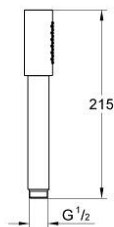

## 26 465 A00 RAINSHOWER AQUA STICK HAND SHOWER 1 SPRAY

### PRODUCT DESCRIPTION

- Colour: Hard graphite
- spray pattern: Standard spray
- material: metal
- GROHE EcoJoy 1.75 gpm (6.6 l/min) flow limiter
- GROHE DreamSpray - perfect spray pattern
- GROHE LongLife finish
- GROHE SpeedClean - effortless limescale removal
- Inner WaterGuide - inner insulation for surface protection
- Universal mounting system, fitting all standard shower hoses
- suitable for instantaneous heater