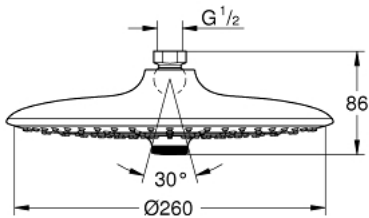

26 457 000 EUPHORIA 260 HEAD SHOWER 3 SPRAYS

PRODUCT DESCRIPTION

- Colour: chrome
- spray patterns: Rain, SmartRain, Jet
- maximum flow rate (at 3 bar): 7.5 l/min
- Ø 260 mm
- ball joint ± 15° rotatable
- connection thread ½"
- GROHE EcoJoy - less water, perfect flow
- GROHE DreamSpray - perfect spray pattern
- GROHE LongLife finish
- GROHE SpeedClean - effortless limescale removal
- Inner WaterGuide - inner insulation for surface protection
- suitable for instantaneous heater

26 457 000 EUPHORIA 260 HEAD SHOWER 3 SPRAYS

SPARE PARTS, October 2016 – now

1: Fibre seal dia. Ø 18,5 x Ø 12 x 2 (Spare part-nr. 0138900M)

2: Dirt strainer (Spare part-nr. 48007000)