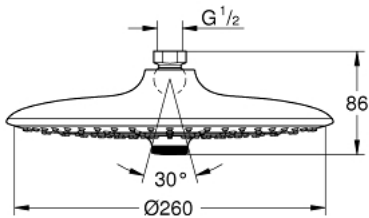

## 26 455 000 EUPHORIA 260 HEAD SHOWER 3 SPRAYS

### PRODUCT DESCRIPTION

- Colour: chrome
- spray patterns: Rain, SmartRain, Jet
- maximum flow rate (at 3 bar): 12.5 l/min
- Ø 260 mm
- ball joint ± 15° rotatable
- connection thread ½"
- GROHE DreamSpray - perfect spray pattern
- GROHE LongLife finish
- GROHE SpeedClean - effortless limescale removal
- Inner WaterGuide - inner insulation for surface protection
- suitable for instantaneous heater

## 26 455 000 EUPHORIA 260 HEAD SHOWER 3 SPRAYS

**SPARE PARTS**, October 2016 – now

1: Fibre seal dia. Ø 18,5 x Ø 12 x 2 (Spare part-nr. 0138900M)

2: Dirt strainer (Spare part-nr. 48007000)