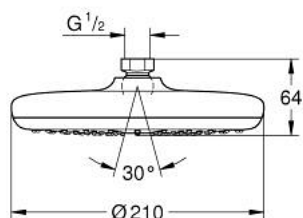

## 26 415 000 VITALIO START 210 HEAD SHOWER 1 SPRAY

### PRODUCT DESCRIPTION

- Colour: chrome
- Spray pattern: Rain
- maximum flow rate (at 3 bar): 8.5 l/min
- Ø 210 mm
- ball joint ± 15° rotatable
- connection thread ½"
- GROHE EcoJoy - less water, perfect flow
- GROHE DreamSpray - perfect spray pattern
- GROHE LongLife finish
- GROHE SpeedClean - effortless limescale removal
- Inner WaterGuide - inner insulation for surface protection
- suitable for instantaneous heater
- min. recommended pressure 1.0 bar

### SPARE PARTS, July 2016 – now

1: Fibre seal dia. Ø 18,5 x Ø 12 x 2 (Spare part-nr. 0138900M)

2: Dirt strainer (Spare part-nr. 48007000)