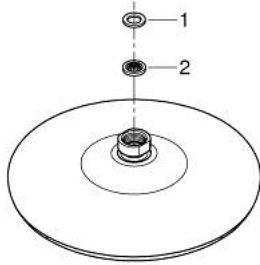

### PRODUCT DESCRIPTION

- Colour: chrome
- Spray pattern: Rain
- maximum flow rate (at 3 bar): 8.5 l/min
- Ø 210 mm
- ball joint ± 15° rotatable
- connection thread ½"
- GROHE EcoJoy - less water, perfect flow
- GROHE DreamSpray - perfect spray pattern
- GROHE LongLife finish
- GROHE SpeedClean - effortless limescale removal
- Inner WaterGuide - inner insulation for surface protection
- suitable for instantaneous heater
- min. recommended pressure 1.0 bar

### SPARE PARTS, July 2016 – now

1: Fibre seal dia. Ø 18,5 x Ø 12 x 2 (Spare part-nr. 0138900M)

2: Dirt strainer (Spare part-nr. 48007000)