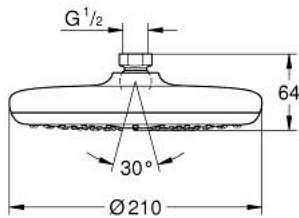

26 408 000 TEMPESTA 210 HEAD SHOWER 1 SPRAY

PRODUCT DESCRIPTION

- Colour: chrome
- Spray pattern: Rain
- maximum flow rate (at 3 bar): 21 l/min
- Ø 210 mm
- ball joint ± 15° rotatable
- connection thread ½"
- GROHE DreamSpray - perfect spray pattern
- GROHE LongLife finish
- GROHE SpeedClean - effortless limescale removal
- Inner WaterGuide - inner insulation for surface protection
- suitable for instantaneous heater

26 408 000 TEMPESTA 210 HEAD SHOWER 1 SPRAY

SPARE PARTS, July 2016 – now

1: Fibre seal dia. Ø 18,5 x Ø 12 x 2 (Spare part-nr. 0138900M)

2: Dirt strainer (Spare part-nr. 48007000)