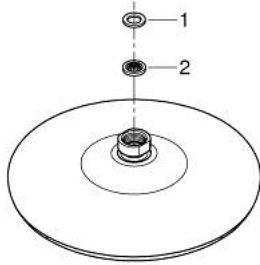

26 408 000 TEMPESTA 210 HEAD SHOWER 1 SPRAY

PRODUCT DESCRIPTION

- Colour: chrome
- Spray pattern: Rain
- maximum flow rate (at 3 bar): 21 l/min
- Ø 210 mm
- ball joint ± 15° rotatable
- connection thread ½"
- GROHE DreamSpray - perfect spray pattern
- GROHE LongLife finish
- GROHE SpeedClean - effortless limescale removal
- Inner WaterGuide - inner insulation for surface protection
- suitable for instantaneous heater

26 408 000 TEMPESTA 210 HEAD SHOWER 1 SPRAY

SPARE PARTS, July 2016 – now

1: Fibre seal dia. Ø 18,5 x Ø 12 x 2 (Spare part-nr. 0138900M)

2: Dirt strainer (Spare part-nr. 48007000)