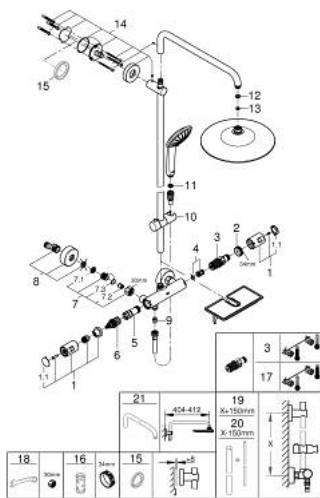

26 403 001 VITALIO JOY SYSTEM 260 SHOWER SYSTEM WITH THERMOSTAT FOR WALL MOUNTING

SPARE PARTS, October 2016 – now

- 1: Handle (Spare part-nr. 47728000)
- 1.1: Cover cap (Spare part-nr. 6458500M)
- 2: Fitting ring (Spare part-nr. 47743000)
- 3: 1/2" Thermostatic compact cartridge (Spare part-nr. 47439000)
- 4: Buffer (Spare part-nr. 47398000)
- 5: Water flow (Spare part-nr. 47751000)
- 6: Aquadimmer (Spare part-nr. 12433000)
- 7: Non-return valve (Spare part-nr. 47189000)
- 7.1: Dirt Strainer (Spare part-nr. 0726400M)
- 7.2: Non-return valve (Spare part-nr. 08565000)
- 7.3: O-ring (17 x 2mm) (Spare part-nr. 0305500M)
- 8: S-union (Spare part-nr. 12662000)
- 9: Non-return valve (Spare part-nr. 08565000)
- 10: Glide element (Spare part-nr. 12140000)
- 11: Dirt strainer (Spare part-nr. 0700200M)
- 12: Fibre seal dia. Ø 18,5 x Ø 12 x 2 (Spare part-nr. 0138900M)
- 13: Dirt strainer (Spare part-nr. 48007000)
- 14: Shower bar holder (Spare part-nr. 48279000)
- 15: Spacer (Spare part-nr. 27180000)*
- 16: Socket Spanner (Spare part-nr. 19332000)*
- 17: GROHE TurboStat cartridge 1/2" (Spare part-nr. 47175000)*
- 18: Special spanner wrench (Spare part-nr. 19377000)*
- 19: **Shower system pipe for retrofitting** (Spare part-nr. 48053000)*
- 20: **Shower system pipe for retrofitting** (Spare part-nr. 48054000)*
- 21: Shower arm for shower systems (Spare part-nr. 14047000)*

* Optional accessories