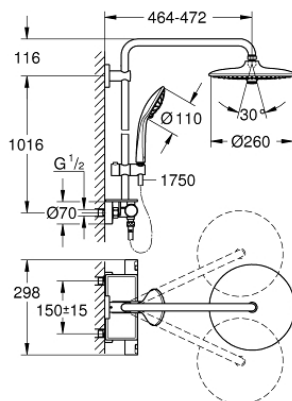

### PRODUCT DESCRIPTION

- Colour: chrome
- Consisting of:
  - horizontal swivable 450 mm shower arm
  - exposed thermostat with Aquadimmer function
- Allows change between:
  - head shower Vitalio Joy 260 (26 462)
  - spray patterns: Rain, SmartRain, Jet
  - maximum flow rate (at 3 bar): 7.5 l/min
- With ball joint
- Rotation angle  $\pm 15^\circ$
- hand shower Vitalio Joy 110 Massage (27 319)
- spray patterns: Rain, SmartRain, Massage
- maximum flow rate (at 3 bar): 9.5 l/min
- adjustable in height with gliding element
- VitalioFlex Silver 69" shower hose (27 506 000)
- maximum flow rate system (at 3 bar): 9.5 l/min
- • GROHE EasyReach tray
- GROHE EcoJoy - less water, perfect flow
- GROHE TurboStat - compact cartridge with wax thermoelement
- GROHE SafeStop - safety button at 38°C
- GROHE SafeStop Plus - optional temperature limiter at 43°C included
- GROHE DreamSpray - perfect spray pattern
- GROHE LongLife finish
- GROHE SprayDimmer - stepless flow rate adjustment
- GROHE SpeedClean - effortless limescale removal
- Inner WaterGuide - inner insulation for surface protection
- TwistStop - to prevent hose from twisting
- Suitable for instantaneous heaters from 18 kW/h
- Minimum flow rate 5 l/min