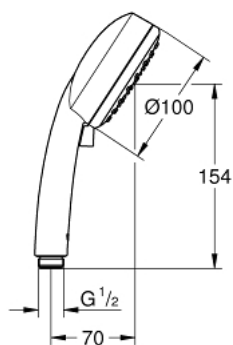

26 397 000 VITALIO COMFORT 100 HAND SHOWER 2 SPRAYS

PRODUCT DESCRIPTION

- Colour: chrome
- spray patterns: Rain, Jet
- 9.5 l/min flow limiter
- GROHE DreamSpray - perfect spray pattern
- GROHE LongLife finish
- GROHE SpeedClean - effortless limescale removal
- Inner WaterGuide - inner insulation for surface protection
- Universal mounting system, fitting all standard shower hoses
- suitable for instantaneous heater
- min. recommended pressure 1.0 bar
- 5-color packaging

Pure Freude
an Wasser

26 397 000 VITALIO COMFORT 100 HAND SHOWER 2 SPRAYS

SPARE PARTS, August 2016 – now

1: Dirt strainer (Spare part-nr. 0700200M)