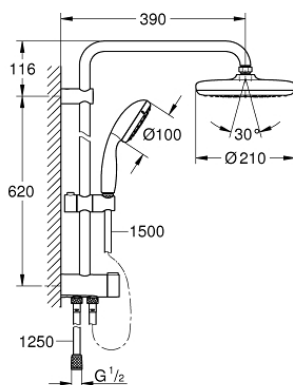

26 381 001 TEMPESTA SYSTEM 210 FLEX SHOWER SYSTEM WITH DIVERTER FOR WALL MOUNTING

PRODUCT DESCRIPTION

- Colour: chrome
- Consisting of:
 - horizontal 390 mm shower arm, adjustable before installation
 - change by diverter between hand shower, head shower or head shower Eco setting
 - head shower Tempesta 210 (26 408)
 - 2 spray patterns (via diverter): Rain, SmartRain
 - chrome plated spray face
 - With ball joint
 - Rotation angle $\pm 15^\circ$
 - hand shower Tempesta 100 (27 852)
 - Spray pattern: Rain
 - adjustable in height with gliding element
 - distance between diverter and upper bracket: 620 mm
 - Shower hose Relaxaflex 1500 mm (28 151)
 - Shower hose Relaxaflex 1250 mm (28 150)
 - Flexible installation: connection to faucet / wall union for water supply with 1/2" thread of the 1250 mm shower hose
 - GROHE DreamSpray - perfect spray pattern
 - GROHE LongLife finish
 - GROHE SpeedClean - effortless limescale removal
 - Inner WaterGuide - inner insulation for surface protection
 - ShockProof silicone ring prevents damages caused by shower falling
 - Suitable for instantaneous heaters from 18 kW/h
 - minimum flow rate 7 l/min

26 381 001 TEMPESTA SYSTEM 210 FLEX SHOWER SYSTEM WITH DIVERTER FOR WALL MOUNTING

SPARE PARTS, March 2017 – now

- 1: Fibre seal dia. Ø 18,5 x Ø 12 x 2 (Spare part-nr. 0138900M)
- 2: Dirt strainer (Spare part-nr. 48007000)
- 3: Dirt strainer (Spare part-nr. 0700200M)
- 4: Glide element (Spare part-nr. 12140000)
- 5: 3-Way Diverter Valve & Trim (Spare part-nr. 48338000)
- 6: Spacer (Spare part-nr. 26496000)*