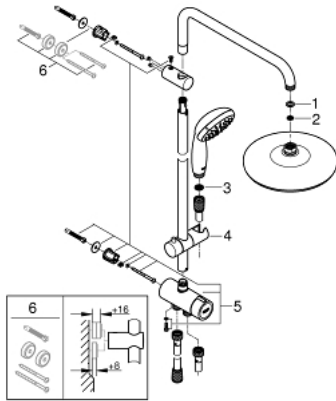

26 381 001 TEMPESTA SYSTEM 210 FLEX SHOWER SYSTEM WITH DIVERTER FOR WALL MOUNTING

PRODUCT DESCRIPTION

- Colour: chrome
- Consisting of:
 - horizontal 390 mm shower arm, adjustable before installation
 - change by diverter between hand shower, head shower or head shower Eco setting
 - head shower Tempesta 210 (26 408)
 - 2 spray patterns (via diverter): Rain, SmartRain
 - chrome plated spray face
 - With ball joint
 - Rotation angle $\pm 15^\circ$
 - hand shower Tempesta 100 (27 852)
 - Spray pattern: Rain
 - adjustable in height with gliding element
 - distance between diverter and upper bracket: 620 mm
 - Shower hose Relaxaflex 1500 mm (28 151)
 - Shower hose Relaxaflex 1250 mm (28 150)
 - Flexible installation: connection to faucet / wall union for water supply with 1/2" thread of the 1250 mm shower hose
 - GROHE DreamSpray - perfect spray pattern
 - GROHE LongLife finish
 - GROHE SpeedClean - effortless limescale removal
 - Inner WaterGuide - inner insulation for surface protection
 - ShockProof silicone ring prevents damages caused by shower falling
 - Suitable for instantaneous heaters from 18 kW/h
 - minimum flow rate 7 l/min

26 381 001 TEMPESTA SYSTEM 210 FLEX SHOWER SYSTEM WITH DIVERTER FOR WALL MOUNTING

SPARE PARTS, March 2017 – now

- 1: Fibre seal dia. Ø 18,5 x Ø 12 x 2 (Spare part-nr. 0138900M)
- 2: Dirt strainer (Spare part-nr. 48007000)
- 3: Dirt strainer (Spare part-nr. 0700200M)
- 4: Glide element (Spare part-nr. 12140000)
- 5: 3-Way Diverter Valve & Trim (Spare part-nr. 48338000)
- 6: Spacer (Spare part-nr. 26496000)*