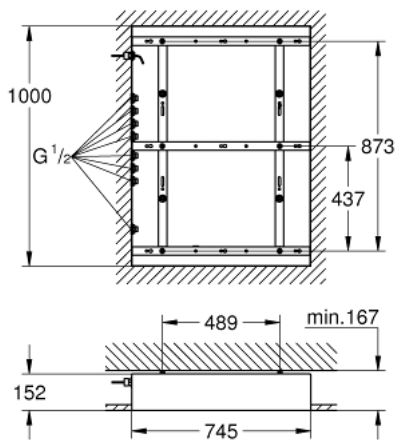

26 376 001 RAINSHOWER F-SERIES 40" ROUGH-IN SET

PRODUCT DESCRIPTION

- for use with Rainshower F-Series 40" AquaSymphony ceiling shower
- 1000 mm (width) x 745 mm (height) x 152 mm (depth)
- min. installation depth: 167 mm
- waterways: brass
- 1/2" connections
- The ceiling construction must be appropriate for the static requirement of the product (total product weight > 70 kg). Ceiling shower has to be controlled by 8 outlets + 1 hand shower outlet and the performance of the waste must be of sufficient size (> 100 l/min). For detailed planning please see separate planning & installation guide before start.