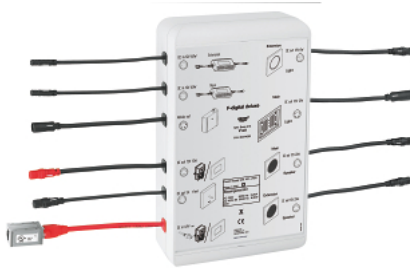

26 374 000 **GROHE F-DIGITAL DELUXE BASE UNIT BOX 4.0 BLUETOOTH F-SERIES 40" (BCU V4.0)**

PRODUCT DESCRIPTION

- Colour: chrome
- To control LightCurtain of Rainshower F-Series 40" AquaSymphony ceiling shower
- Additional light, sound and steam modules can be connected and controlled
- Consisting of:
 - 2 plug connections, each for one pair of sound modules (36 360 000)
 - 1 plug connection for one pair of light modules (36 359 000)
 - 1 plug connection LightCurtain for Rainshower F-Series 40" AquaSymphony (26 373 000)
 - 2 plug connections for steam module (36 362 000 or 36 368 000), including 1 connection for steam generator and 1 connection for temperature sensor
 - 2 plug connections for steam module 26 828 000, including 1 connection for steam generator and 1 connection for temperature sensor
 - 2 plug connections for power supply (per power supply max. 4 devices light/sound)
 - 2 plug connections for Bluetooth unit (supply voltage and data line)
- CE approved
- Must be accessible for service
- Optional the base unit box can be placed into extra equipment 36 367 000
- component has to be ordered separately