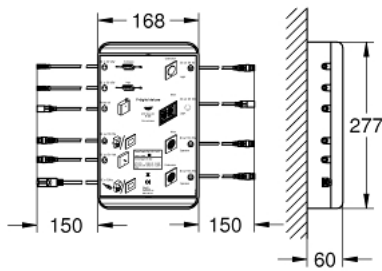

26 374 000 **GROHE F-DIGITAL DELUXE BASE UNIT BOX 4.0 BLUETOOTH F-SERIES 40" (BCU V4.0)**

PRODUCT DESCRIPTION

- Colour: chrome
- To control LightCurtain of Rainshower F-Series 40" AquaSymphony ceiling shower
- Additional light, sound and steam modules can be connected and controlled
- Consisting of:
 - 2 plug connections, each for one pair of sound modules (36 360 000)
 - 1 plug connection for one pair of light modules (36 359 000)
 - 1 plug connection LightCurtain for Rainshower F-Series 40" AquaSymphony (26 373 000)
 - 2 plug connections for steam module (36 362 000 or 36 368 000), including 1 connection for steam generator and 1 connection for temperature sensor
 - 2 plug connections for steam module 26 828 000, including 1 connection for steam generator and 1 connection for temperature sensor
 - 2 plug connections for power supply (per power supply max. 4 devices light/sound)
 - 2 plug connections for Bluetooth unit (supply voltage and data line)
- CE approved
- Must be accessible for service
- Optional the base unit box can be placed into extra equipment 36 367 000
- component has to be ordered separately