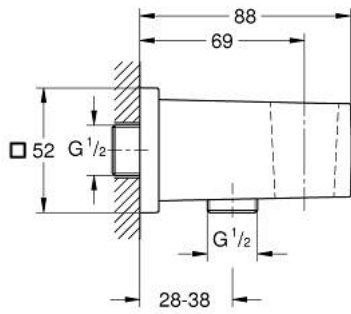

26 370 000 EUPHORIA CUBE SHOWER OUTLET ELBOW

PRODUCT DESCRIPTION

- Colour: chrome
- with wall shower holder
- male connection thread 1/2"
- Protected against backflow
- GROHE LongLife finish

26 370 000 EUPHORIA CUBE SHOWER OUTLET ELBOW

SPARE PARTS, April 2015 – now

1: Non-return valve (Spare part-nr. 08565000)