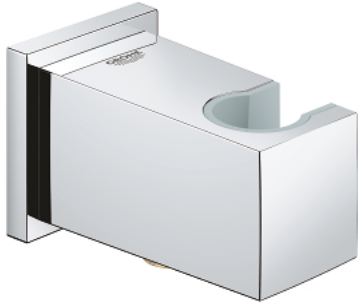

26 370 000 EUPHORIA CUBE SHOWER OUTLET ELBOW

PRODUCT DESCRIPTION

- Colour: chrome
- with wall shower holder
- male connection thread 1/2"
- Protected against backflow
- GROHE LongLife finish

26 370 000 EUPHORIA CUBE SHOWER OUTLET ELBOW

SPARE PARTS, April 2015 – now

1: Non-return valve (Spare part-nr. 08565000)