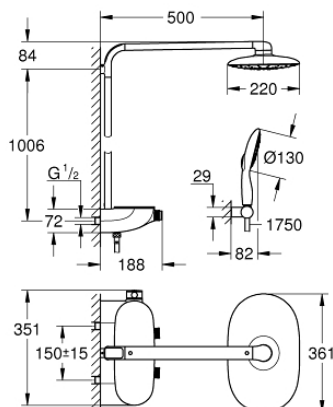

## 26 361 LS0 RAINSHOWER SYSTEM SMARTCONTROL MONO 360 SHOWER SYSTEM WITH THERMOSTAT FOR WALL MOUNTING

### PRODUCT DESCRIPTION

- Colour: moon white/chrome
- Consisting of:
  - horizontal 500 mm shower arm
  - Exposed SmartControl thermostat
  - Allows change between:
    - head shower Rainshower Mono 360, spray plate white
    - spray pattern: GROHE PureRain/GROHE Rain O<sup>2</sup> spray\*
    - Power&Soul 130 hand shower, spray plate white (27 673)
    - hand shower wall holder (27 055)
    - shower hose Silverflex 1750 mm 1/2" x 1/2" (28 388)
  - minimum flow rate 10 l/min
  - GROHE DreamSpray - perfect spray pattern
  - GROHE LongLife finish
  - GROHE CoolTouch - no risk of scalding
  - GROHE TurboStat - compact cartridge with wax thermoelement
  - GROHE EcoJoy - less water, perfect flow
  - GROHE SafeStop - safety button at 38°C
  - GROHE SafeStop Plus - optional temperature limiter at 43°C included
  - GROHE SmartControl - control the shower with intuitive push/turn button
  - GROHE EasyReach shower tray
  - GROHE SpeedClean - effortless limescale removal
  - Inner WaterGuide - inner insulation for surface protection
  - Suitable for instantaneous heaters from 18 kW/h
  - TwistStop - to prevent hose from twisting
- \* to be decided at first installation; factory default setting: GROHE PureRain
- GROHE LongLife finish

### SPARE PARTS, October 2018 – now

- 1: 1/2" Thermostatic compact cartridge (Spare part-nr. 47439000)
- 2: Cartridge (Spare part-nr. 48297000)
- 3: Non-return valve (Spare part-nr. 4901000M)
- 4: Non-return valve (Spare part-nr. 08565000)
- 5: Dirt strainer (Spare part-nr. 0700200M)
- 6: Cover (Spare part-nr. 48482000)
- 7: Socket Spanner (Spare part-nr. 49059000)\*
- 8: GROHE TurboStat cartridge 1/2" (Spare part-nr. 47175000)\*
- 9: Spacer (Spare part-nr. 26385000)\*
- 10: <strong>Shower system pipe for retrofitting</strong> (Spare part-nr. 48349000)\*
- 11: <strong>Shower system pipe for retrofitting</strong> (Spare part-nr. 48350000)\*