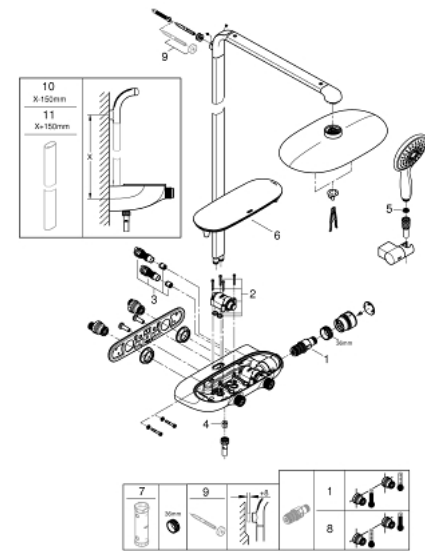

## 26 361 LS0 RAINSHOWER SYSTEM SMARTCONTROL MONO 360 SHOWER SYSTEM WITH THERMOSTAT FOR WALL MOUNTING

### PRODUCT DESCRIPTION

- Colour: moon white/chrome
- Consisting of:
  - horizontal 500 mm shower arm
  - Exposed SmartControl thermostat
  - Allows change between:
    - head shower Rainshower Mono 360, spray plate white
    - spray pattern: GROHE PureRain/GROHE Rain O<sup>2</sup> spray\*
    - Power&Soul 130 hand shower, spray plate white (27 673)
    - hand shower wall holder (27 055)
    - shower hose Silverflex 1750 mm 1/2" x 1/2" (28 388)
  - minimum flow rate 10 l/min
  - GROHE DreamSpray - perfect spray pattern
  - GROHE LongLife finish
  - GROHE CoolTouch - no risk of scalding
  - GROHE TurboStat - compact cartridge with wax thermoelement
  - GROHE EcoJoy - less water, perfect flow
  - GROHE SafeStop - safety button at 38°C
  - GROHE SafeStop Plus - optional temperature limiter at 43°C included
  - GROHE SmartControl - control the shower with intuitive push/turn button
  - GROHE EasyReach shower tray
  - GROHE SpeedClean - effortless limescale removal
  - Inner WaterGuide - inner insulation for surface protection
  - Suitable for instantaneous heaters from 18 kW/h
  - TwistStop - to prevent hose from twisting
- \* to be decided at first installation; factory default setting: GROHE PureRain
- GROHE LongLife finish

### SPARE PARTS, October 2018 – now

- 1: 1/2" Thermostatic compact cartridge (Spare part-nr. 47439000)
- 2: Cartridge (Spare part-nr. 48297000)
- 3: Non-return valve (Spare part-nr. 4901000M)
- 4: Non-return valve (Spare part-nr. 08565000)
- 5: Dirt strainer (Spare part-nr. 0700200M)
- 6: Cover (Spare part-nr. 48482000)
- 7: Socket Spanner (Spare part-nr. 49059000)\*
- 8: GROHE TurboStat cartridge 1/2" (Spare part-nr. 47175000)\*
- 9: Spacer (Spare part-nr. 26385000)\*
- 10: <strong>Shower system pipe for retrofitting</strong> (Spare part-nr. 48349000)\*
- 11: <strong>Shower system pipe for retrofitting</strong> (Spare part-nr. 48350000)\*