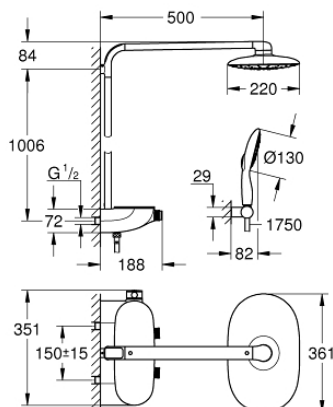

26 361 000 RAINSHOWER SYSTEM SMARTCONTROL MONO 360 SHOWER SYSTEM WITH THERMOSTAT FOR WALL MOUNTING

PRODUCT DESCRIPTION

- Colour: chrome
- Consisting of:
 - horizontal 500 mm shower arm
 - Exposed SmartControl thermostat
 - Allows change between:
 - head shower Rainshower Mono 360
 - spray pattern: GROHE PureRain/GROHE Rain O² spray*
 - Power&Soul 130 hand shower, spray plate white (27 673)
 - hand shower wall holder (27 055)
 - shower hose Silverflex 1750 mm 1/2" x 1/2" (28 388)
 - minimum flow rate 10 l/min
 - GROHE DreamSpray - perfect spray pattern
 - GROHE LongLife finish
 - GROHE CoolTouch - no risk of scalding
 - GROHE TurboStat - compact cartridge with wax thermoelement
 - GROHE EcoJoy - less water, perfect flow
 - GROHE SafeStop - safety button at 38°C
 - GROHE SafeStop Plus - optional temperature limiter at 43°C included
 - GROHE SmartControl - control the shower with intuitive push/turn button
 - GROHE EasyReach shower tray
 - GROHE SpeedClean - effortless limescale removal
 - Inner WaterGuide - inner insulation for surface protection
 - Suitable for instantaneous heaters from 18 kW/h
 - TwistStop - to prevent hose from twisting
- * to be decided at first installation; factory default setting: GROHE PureRain

26 361 000 RAINSHOWER SYSTEM SMARTCONTROL MONO 360 SHOWER SYSTEM WITH THERMOSTAT FOR WALL MOUNTING

SPARE PARTS, October 2018 – now

- 1: 1/2" Thermostatic compact cartridge (Spare part-nr. 47439000)
- 2: Cartridge (Spare part-nr. 48297000)
- 3: Non-return valve (Spare part-nr. 4901000M)
- 4: Non-return valve (Spare part-nr. 08565000)
- 5: Dirt strainer (Spare part-nr. 0700200M)
- 6: Cover (Spare part-nr. 48482000)
- 7: Socket Spanner (Spare part-nr. 49059000)*
- 8: GROHE TurboStat cartridge 1/2" (Spare part-nr. 47175000)*
- 9: Spacer (Spare part-nr. 26385000)*
- 10: Shower system pipe for retrofitting (Spare part-nr. 48349000)*
- 11: Shower system pipe for retrofitting (Spare part-nr. 48350000)*