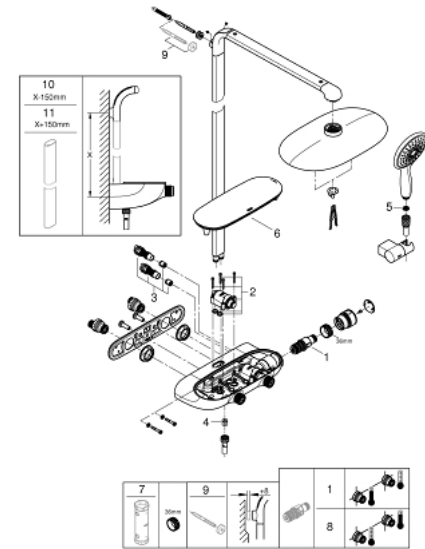

26 361 000 RAINSHOWER SYSTEM SMARTCONTROL MONO 360 SHOWER SYSTEM WITH THERMOSTAT FOR WALL MOUNTING

PRODUCT DESCRIPTION

- Colour: chrome
- Consisting of:
 - horizontal 500 mm shower arm
 - Exposed SmartControl thermostat
 - Allows change between:
 - head shower Rainshower Mono 360
 - spray pattern: GROHE PureRain/GROHE Rain O² spray*
 - Power&Soul 130 hand shower, spray plate white (27 673)
 - hand shower wall holder (27 055)
 - shower hose Silverflex 1750 mm 1/2" x 1/2" (28 388)
 - minimum flow rate 10 l/min
 - GROHE DreamSpray - perfect spray pattern
 - GROHE LongLife finish
 - GROHE CoolTouch - no risk of scalding
 - GROHE TurboStat - compact cartridge with wax thermoelement
 - GROHE EcoJoy - less water, perfect flow
 - GROHE SafeStop - safety button at 38°C
 - GROHE SafeStop Plus - optional temperature limiter at 43°C included
 - GROHE SmartControl - control the shower with intuitive push/turn button
 - GROHE EasyReach shower tray
 - GROHE SpeedClean - effortless limescale removal
 - Inner WaterGuide - inner insulation for surface protection
 - Suitable for instantaneous heaters from 18 kW/h
 - TwistStop - to prevent hose from twisting
- * to be decided at first installation; factory default setting: GROHE PureRain

26 361 000 RAINSHOWER SYSTEM SMARTCONTROL MONO 360 SHOWER SYSTEM WITH THERMOSTAT FOR WALL MOUNTING

SPARE PARTS, October 2018 – now

- 1: 1/2" Thermostatic compact cartridge (Spare part-nr. 47439000)
- 2: Cartridge (Spare part-nr. 48297000)
- 3: Non-return valve (Spare part-nr. 4901000M)
- 4: Non-return valve (Spare part-nr. 08565000)
- 5: Dirt strainer (Spare part-nr. 0700200M)
- 6: Cover (Spare part-nr. 48482000)
- 7: Socket Spanner (Spare part-nr. 49059000)*
- 8: GROHE TurboStat cartridge 1/2" (Spare part-nr. 47175000)*
- 9: Spacer (Spare part-nr. 26385000)*
- 10: Shower system pipe for retrofitting (Spare part-nr. 48349000)*
- 11: Shower system pipe for retrofitting (Spare part-nr. 48350000)*