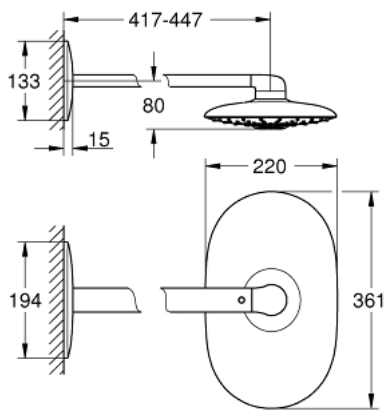

26 254 LS0 RAINSHOWER DUO 360 HEAD SHOWER SET 450 MM, 2 SPRAYS

PRODUCT DESCRIPTION

- Colour: moon white
- Consisting of:
 - Head shower Rainshower Duo 360, spray plate white
 - spray patterns: GROHE PureRain/GROHE Rain O² spray* and TrioMassage
- maximum flow rate (at 3 bar): 40 l/min
- horizontal 450 mm shower arm
- GROHE DreamSpray - perfect spray pattern
- GROHE LongLife finish
- GROHE SpeedClean - effortless limescale removal
- Inner WaterGuide - inner insulation for surface protection
- requires rough-in set 26 264 – to be ordered separately
- * to be decided at first installation; factory default setting: GROHE PureRain
- GROHE LongLife finish