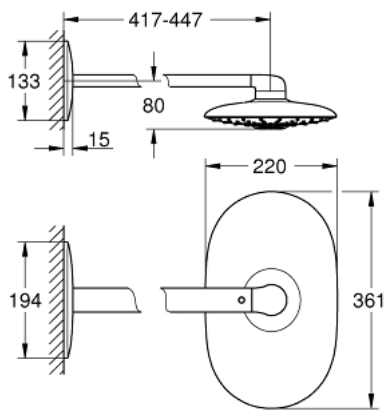

## 26 254 000 RAINSHOWER DUO 360 HEAD SHOWER SET 450 MM, 2 SPRAYS

### PRODUCT DESCRIPTION

- Colour: chrome
- Consisting of:
  - head shower Rainshower Duo 360, spray plate chrome
  - spray patterns: GROHE PureRain/GROHE Rain O<sup>2</sup> spray\* and TrioMassage
- maximum flow rate (at 3 bar): 40 l/min
- horizontal 450 mm shower arm
- GROHE DreamSpray - perfect spray pattern
- GROHE LongLife finish
- GROHE SpeedClean - effortless limescale removal
- Inner WaterGuide - inner insulation for surface protection
- requires rough-in set 26 264 – to be ordered separately
- \* to be decided at first installation; factory default setting: GROHE PureRain

26 254 000 **RAINSHOWER DUO 360 HEAD SHOWER SET 450 MM, 2 SPRAYS**

**SPARE PARTS**, July 2014 – now

1: Spray face (Spare part-nr. 48348000)