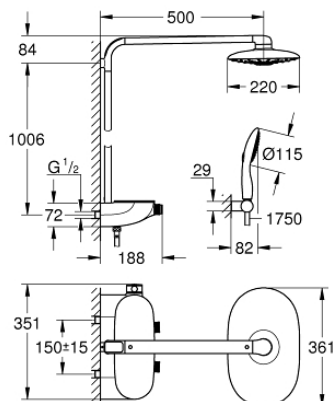

26 250 LS0 RAINSHOWER SYSTEM SMARTCONTROL DUO 360 SHOWER SYSTEM WITH THERMOSTAT FOR WALL MOUNTING

SPARE PARTS, October 2018 – now

- 1: 1/2" Thermostatic compact cartridge (Spare part-nr. 47439000)
- 2: Cartridge (Spare part-nr. 48297000)
- 3: Non-return valve (Spare part-nr. 4901000M)
- 4: Non-return valve (Spare part-nr. 08565000)
- 5: Dirt strainer (Spare part-nr. 0700200M)
- 6: Spray face (Spare part-nr. 48348000)
- 7: Cover (Spare part-nr. 48482000)
- 8: Socket Spanner (Spare part-nr. 49059000)*
- 9: GROHE TurboStat cartridge 1/2" (Spare part-nr. 47175000)*
- 10: Spacer (Spare part-nr. 26385000)*
- 11: **Shower system pipe for retrofitting** (Spare part-nr. 48349000)*
- 12: **Shower system pipe for retrofitting** (Spare part-nr. 4835000)*