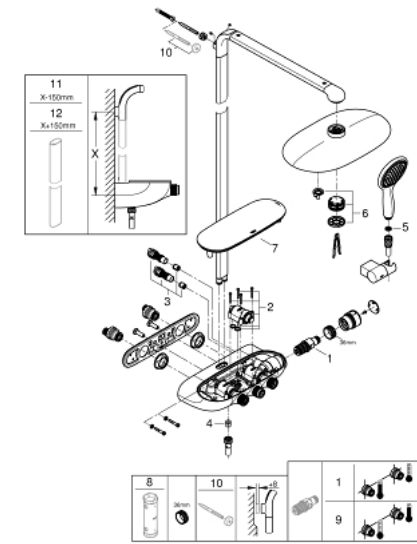

26 250 LS0 RAINSHOWER SYSTEM SMARTCONTROL DUO 360 SHOWER SYSTEM WITH THERMOSTAT FOR WALL MOUNTING

SPARE PARTS, October 2018 – now

- 1: 1/2" Thermostatic compact cartridge (Spare part-nr. 47439000)
- 2: Cartridge (Spare part-nr. 48297000)
- 3: Non-return valve (Spare part-nr. 4901000M)
- 4: Non-return valve (Spare part-nr. 08565000)
- 5: Dirt strainer (Spare part-nr. 0700200M)
- 6: Spray face (Spare part-nr. 48348000)
- 7: Cover (Spare part-nr. 48482000)
- 8: Socket Spanner (Spare part-nr. 49059000)*
- 9: GROHE TurboStat cartridge 1/2" (Spare part-nr. 47175000)*
- 10: Spacer (Spare part-nr. 26385000)*
- 11: **Shower system pipe for retrofitting** (Spare part-nr. 48349000)*
- 12: **Shower system pipe for retrofitting** (Spare part-nr. 4835000)*

* Optional accessories