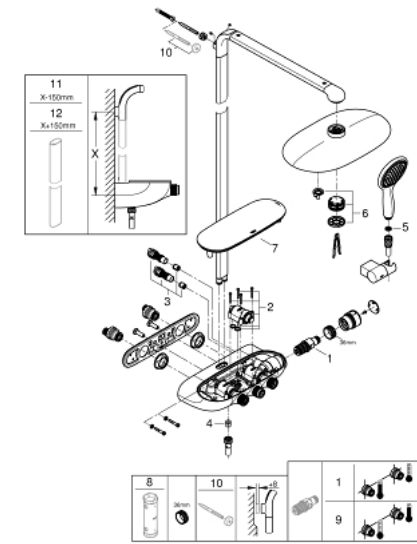

26 250 000 RAINSHOWER SYSTEM SMARTCONTROL DUO 360 SHOWER SYSTEM WITH THERMOSTAT FOR WALL MOUNTING

SPARE PARTS, October 2018 – now

- 1: 1/2" Thermostatic compact cartridge (Spare part-nr. 47439000)
- 2: Cartridge (Spare part-nr. 48297000)
- 3: Non-return valve (Spare part-nr. 4901000M)
- 4: Non-return valve (Spare part-nr. 08565000)
- 5: Dirt strainer (Spare part-nr. 0700200M)
- 6: Spray face (Spare part-nr. 48348000)
- 7: Cover (Spare part-nr. 48482000)
- 8: Socket Spanner (Spare part-nr. 49059000)*
- 9: GROHE TurboStat cartridge 1/2" (Spare part-nr. 47175000)*
- 10: Spacer (Spare part-nr. 26385000)*
- 11: Shower system pipe for retrofitting (Spare part-nr. 48349000)*
- 12: Shower system pipe for retrofitting (Spare part-nr. 4835000)*

* Optional accessories