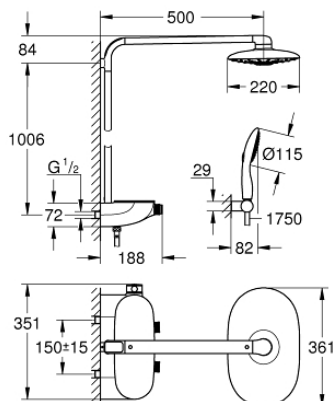

26 250 000 RAINSHOWER SYSTEM SMARTCONTROL DUO 360 SHOWER SYSTEM WITH THERMOSTAT FOR WALL MOUNTING

SPARE PARTS, October 2018 – now

- 1: 1/2" Thermostatic compact cartridge (Spare part-nr. 47439000)
- 2: Cartridge (Spare part-nr. 48297000)
- 3: Non-return valve (Spare part-nr. 4901000M)
- 4: Non-return valve (Spare part-nr. 08565000)
- 5: Dirt strainer (Spare part-nr. 0700200M)
- 6: Spray face (Spare part-nr. 48348000)
- 7: Cover (Spare part-nr. 48482000)
- 8: Socket Spanner (Spare part-nr. 49059000)*
- 9: GROHE TurboStat cartridge 1/2" (Spare part-nr. 47175000)*
- 10: Spacer (Spare part-nr. 26385000)*
- 11: Shower system pipe for retrofitting (Spare part-nr. 48349000)*
- 12: Shower system pipe for retrofitting (Spare part-nr. 4835000)*