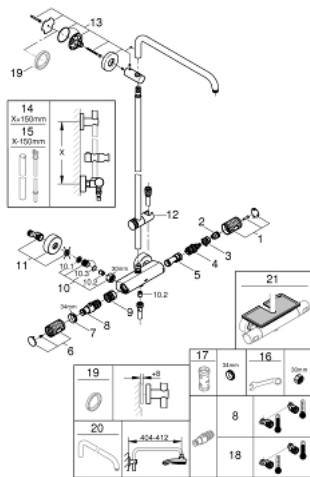

26 241 001 EUPHORIA SYSTEM SHOWER SYSTEM WITH THERMOSTATIC MIXER FOR WALL MOUNTING

SPARE PARTS, January 2020 – now

1. 1: Shut-off handle (Spare part-nr. 49162000)
   - 2: Stop ring (Spare part-nr. 47986000)
   - 3: Stop ring (Spare part-nr. 47965000)
   - 4: Aquadimmer (Spare part-nr. 47364000)
   - 5: Water flow (Spare part-nr. 47887000)
   - 6: Shut-off handle (Spare part-nr. 49160000)
   - 7: Fitting ring (Spare part-nr. 47743000)
   - 8: 1/2" Thermostatic compact cartridge (Spare part-nr. 47439000)
   - 9: Race (Spare part-nr. 47975000)
   - 10: Non-return valve (Spare part-nr. 47189000)
   - 10.1: Dirt Strainer (Spare part-nr. 0726400M)
   - 10.2: Non-return valve (Spare part-nr. 08565000)
   - 10.3: O-ring (17 x 2mm) (Spare part-nr. 0305500M)
   - 11: S-union (Spare part-nr. 12662000)
   - 12: Glide element (Spare part-nr. 48424000)
   - 13: Shower bar holder (Spare part-nr. 48279000)
   - 14: Shower system pipe for retrofitting (Spare part-nr. 48514000)*
   - 15: Shower system pipe for retrofitting (Spare part-nr. 48515000)*
   - 16: Special spanner wrench (Spare part-nr. 19377000)*
   - 17: Socket Spanner (Spare part-nr. 19332000)*
   - 18: GROHE TurboStat cartridge 1/2" (Spare part-nr. 47175000)*
   - 19: Spacer (Spare part-nr. 27180000)*
   - 20: Shower arm for shower systems (Spare part-nr. 14047000)*
   - 21: GROHE EasyReach tray (Spare part-nr. 26362LN1)*
2. Optional accessories