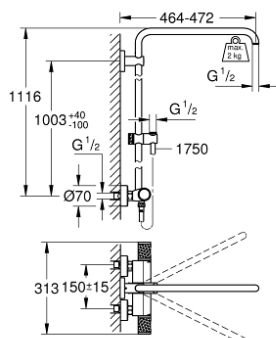

26 241 001 EUPHORIA SYSTEM SHOWER SYSTEM WITH THERMOSTATIC MIXER FOR WALL MOUNTING

PRODUCT DESCRIPTION

- Colour: chrome
- Consisting of:
 - horizontal swivable 450 mm shower arm
 - exposed thermostat with Aquadimmer function
 - gliding element
 - shower hose Silverflex 1750 mm 1/2" x 1/2" (28 388)
 - maximum flow rate (at 3 bar): 25 l/min
 - GROHE TurboStat - compact cartridge with wax thermoelement
 - GROHE SafeStop - safety button at 38°C
 - GROHE SafeStop Plus - optional temperature limiter at 43°C included
 - GROHE CoolTouch - no risk of scalding
 - GROHE ProGrip - with knurled structure
 - GROHE LongLife finish
- Flexible Installation - 1 adjustable bracket for existing drill holes
- Inner WaterGuide - inner insulation for surface protection
- TwistStop - to prevent hose from twisting
- Suitable for instantaneous heaters from 18 kW/h
- Minimum flow rate 5 l/min
- optional upgrade: GROHE EasyReach tray (26 362), sold separately
- professional edition