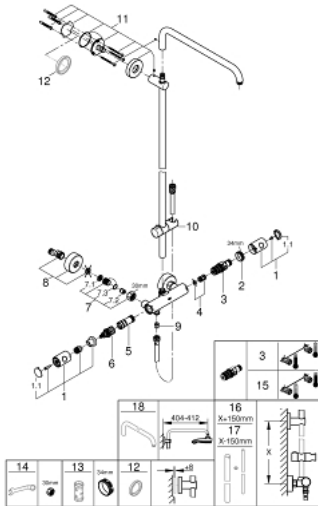

26 241 000 EUPHORIA SYSTEM SHOWER SYSTEM WITH THERMOSTAT FOR WALL MOUNTING

PRODUCT DESCRIPTION

- Colour: chrome
- Consisting of:
 - horizontal swivable 450 mm shower arm
 - exposed thermostat with Aquadimmer function
 - gliding element
 - shower hose Silverflex 1750 mm 1/2" x 1/2" (28 388)
 - GROHE TurboStat - compact cartridge with wax thermoelement
 - GROHE SafeStop - safety button at 38°C
 - GROHE SafeStop Plus - optional temperature limiter at 43°C included
 - GROHE LongLife finish
 - Inner WaterGuide - inner insulation for surface protection
 - TwistStop - to prevent hose from twisting
 - Suitable for instantaneous heaters from 18 kW/h
 - minimum flow rate 7 l/min
 - optional upgrade: GROHE EasyReach tray (26 362), sold separately

26 241 000 EUPHORIA SYSTEM SHOWER SYSTEM WITH THERMOSTAT FOR WALL MOUNTING

SPARE PARTS, July 2017 – now

- 1: 1/2" Metal handle (Spare part-nr. 47984000)
- 1.1: Cover cap (Spare part-nr. 6458500M)
- 2: Fitting ring (Spare part-nr. 47743000)
- 3: 1/2" Thermostatic compact cartridge (Spare part-nr. 47439000)
- 4: Buffer (Spare part-nr. 47398000)
- 5: Water flow (Spare part-nr. 47751000)
- 6: Aquadimmer (Spare part-nr. 12433000)
- 7: Non-return valve (Spare part-nr. 47189000)
- 7.1: Dirt Strainer (Spare part-nr. 0726400M)
- 7.2: Non-return valve (Spare part-nr. 08565000)
- 7.3: O-ring (17 x 2mm) (Spare part-nr. 0305500M)
- 8: S-union (Spare part-nr. 12662000)
- 9: Non-return valve (Spare part-nr. 08565000)
- 10: Glide element (Spare part-nr. 12140000)
- 11: Shower bar holder (Spare part-nr. 48279000)
- 12: Spacer (Spare part-nr. 27180000)*
- 13: Socket Spanner (Spare part-nr. 19332000)*
- 14: Special spanner wrench (Spare part-nr. 19377000)*
- 15: GROHE TurboStat cartridge 1/2" (Spare part-nr. 47175000)*
- 16: Shower system pipe for retrofitting (Spare part-nr. 48053000)*
- 17: Shower system pipe for retrofitting (Spare part-nr. 48054000)*
- 18: Shower arm for shower systems (Spare part-nr. 14047000)*