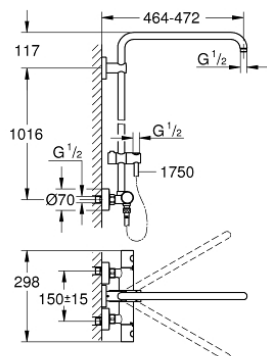

26 241 000 EUPHORIA SYSTEM SHOWER SYSTEM WITH THERMOSTAT FOR WALL MOUNTING

PRODUCT DESCRIPTION

- Colour: chrome
- Consisting of:
 - horizontal swivable 450 mm shower arm
 - exposed thermostat with Aquadimmer function
 - gliding element
 - shower hose Silverflex 1750 mm 1/2" x 1/2" (28 388)
 - GROHE TurboStat - compact cartridge with wax thermoelement
 - GROHE SafeStop - safety button at 38°C
 - GROHE SafeStop Plus - optional temperature limiter at 43°C included
 - GROHE LongLife finish
 - Inner WaterGuide - inner insulation for surface protection
 - TwistStop - to prevent hose from twisting
 - Suitable for instantaneous heaters from 18 kW/h
 - minimum flow rate 7 l/min
 - optional upgrade: GROHE EasyReach tray (26 362), sold separately

26 241 000 EUPHORIA SYSTEM SHOWER SYSTEM WITH THERMOSTAT FOR WALL MOUNTING

SPARE PARTS, July 2017 – now

- 1: 1/2" Metal handle (Spare part-nr. 47984000)
- 1.1: Cover cap (Spare part-nr. 6458500M)
- 2: Fitting ring (Spare part-nr. 47743000)
- 3: 1/2" Thermostatic compact cartridge (Spare part-nr. 47439000)
- 4: Buffer (Spare part-nr. 47398000)
- 5: Water flow (Spare part-nr. 47751000)
- 6: Aquadimmer (Spare part-nr. 12433000)
- 7: Non-return valve (Spare part-nr. 47189000)
- 7.1: Dirt Strainer (Spare part-nr. 0726400M)
- 7.2: Non-return valve (Spare part-nr. 08565000)
- 7.3: O-ring (17 x 2mm) (Spare part-nr. 0305500M)
- 8: S-union (Spare part-nr. 12662000)
- 9: Non-return valve (Spare part-nr. 08565000)
- 10: Glide element (Spare part-nr. 12140000)
- 11: Shower bar holder (Spare part-nr. 48279000)
- 12: Spacer (Spare part-nr. 27180000)*
- 13: Socket Spanner (Spare part-nr. 19332000)*
- 14: Special spanner wrench (Spare part-nr. 19377000)*
- 15: GROHE TurboStat cartridge 1/2" (Spare part-nr. 47175000)*
- 16: Shower system pipe for retrofitting (Spare part-nr. 48053000)*
- 17: Shower system pipe for retrofitting (Spare part-nr. 48054000)*
- 18: Shower arm for shower systems (Spare part-nr. 14047000)*