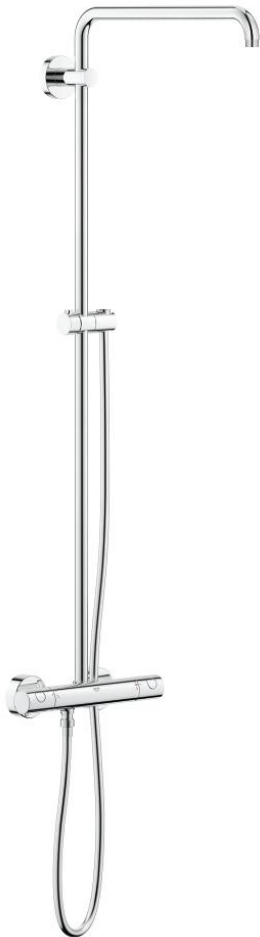

26 241 000 EUPHORIA SYSTEM SHOWER SYSTEM WITH THERMOSTAT FOR WALL MOUNTING

PRODUCT DESCRIPTION

- Colour: chrome
- Consisting of:
 - horizontal swivable 450 mm shower arm
 - exposed thermostat with Aquadimmer function
 - gliding element
 - shower hose Silverflex 1750 mm 1/2" x 1/2" (28 388)
 - GROHE TurboStat - compact cartridge with wax thermoelement
 - GROHE SafeStop - safety button at 38°C
 - GROHE SafeStop Plus - optional temperature limiter at 43°C included
 - GROHE LongLife finish
 - Inner WaterGuide - inner insulation for surface protection
 - TwistStop - to prevent hose from twisting
 - Suitable for instantaneous heaters from 18 kW/h
 - minimum flow rate 7 l/min
 - optional upgrade: GROHE EasyReach tray (26 362), sold separately

26 241 000 EUPHORIA SYSTEM SHOWER SYSTEM WITH THERMOSTAT FOR WALL MOUNTING

SPARE PARTS, July 2017 – now

- 1: 1/2" Metal handle (Spare part-nr. 47984000)
- 1.1: Cover cap (Spare part-nr. 6458500M)
- 2: Fitting ring (Spare part-nr. 47743000)
- 3: 1/2" Thermostatic compact cartridge (Spare part-nr. 47439000)
- 4: Buffer (Spare part-nr. 47398000)
- 5: Water flow (Spare part-nr. 47751000)
- 6: Aquadimmer (Spare part-nr. 12433000)
- 7: Non-return valve (Spare part-nr. 47189000)
- 7.1: Dirt Strainer (Spare part-nr. 0726400M)
- 7.2: Non-return valve (Spare part-nr. 08565000)
- 7.3: O-ring (17 x 2mm) (Spare part-nr. 0305500M)
- 8: S-union (Spare part-nr. 12662000)
- 9: Non-return valve (Spare part-nr. 08565000)
- 10: Glide element (Spare part-nr. 12140000)
- 11: Shower bar holder (Spare part-nr. 48279000)
- 12: Spacer (Spare part-nr. 27180000)*
- 13: Socket Spanner (Spare part-nr. 19332000)*
- 14: Special spanner wrench (Spare part-nr. 19377000)*
- 15: GROHE TurboStat cartridge 1/2" (Spare part-nr. 47175000)*
- 16: Shower system pipe for retrofitting (Spare part-nr. 48053000)*
- 17: Shower system pipe for retrofitting (Spare part-nr. 48054000)*
- 18: Shower arm for shower systems (Spare part-nr. 14047000)*