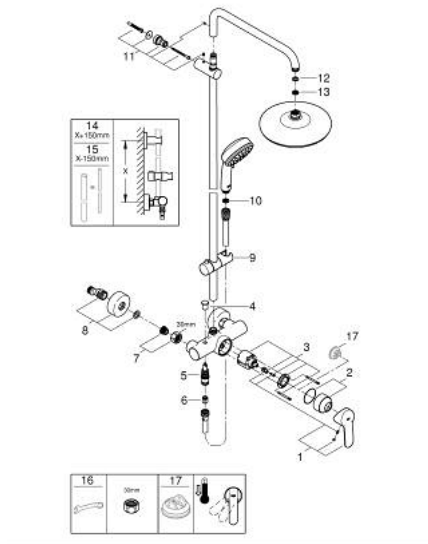

26 224 001 TEMPESTA COSMOPOLITAN SYSTEM 210 SHOWER SYSTEM WITH SINGLE LEVER MIXER FOR WALL MOUNTING

PRODUCT DESCRIPTION

- Colour: chrome
- Consisting of:
 - horizontal swivable 390 mm shower arm
 - exposed single-lever shower mixer with diverter
- Allows change between:
 - head shower Tempesta 210 (26 408)
 - hand shower Tempesta Cosmopolitan 100 (27 571)
- Spray pattern: Rain
- With ball joint
- Rotation angle $\pm 15^\circ$
- 2 spray patterns: Rain, Jet
- adjustable in height with gliding element
- Rotaflex TwistStop shower hose 1750 mm 1/2" x 1/2" (28 410)
- GROHE SilkMove 46 mm ceramic cartridge
- GROHE DreamSpray - perfect spray pattern
- GROHE LongLife finish
- GROHE SpeedClean - effortless limescale removal
- Inner WaterGuide - inner insulation for surface protection
- TwistStop - to prevent hose from twisting
- Suitable for instantaneous heaters from 18 kW/h
- minimum flow rate 7 l/min

26 224 001 TEMPESTA COSMOPOLITAN SYSTEM 210 SHOWER SYSTEM WITH SINGLE LEVER MIXER FOR WALL MOUNTING

SPARE PARTS, April 2018 – now

- 1: Lever (Spare part-nr. 46726000)
- 2: Cap (Spare part-nr. 46025000)
- 3: Cartridge (Spare part-nr. 46048000)
- 4: Diverter knob (Spare part-nr. 65648000)
- 5: 3-Way Diverter Valve & Trim (Spare part-nr. 65655000)
- 6: Non-return valve (Spare part-nr. 08565000)
- 7: 1/2" screw connection (Spare part-nr. 45044000)
- 8: S-union (Spare part-nr. 12662000)
- 9: Glide element (Spare part-nr. 12140000)
- 10: Dirt strainer (Spare part-nr. 0700200M)
- 11: Shower bar holder (Spare part-nr. 48423000)
- 12: Fibre seal dia. Ø 18,5 x Ø 12 x 2 (Spare part-nr. 0138900M)
- 13: Dirt strainer (Spare part-nr. 48007000)
- 14: Shower system pipe for retrofitting (Spare part-nr. 48053000)*
- 15: Shower system pipe for retrofitting (Spare part-nr. 48054000)*
- 16: Special spanner wrench (Spare part-nr. 19377000)*
- 17: Temperature limiter (Spare part-nr. 46375000)*