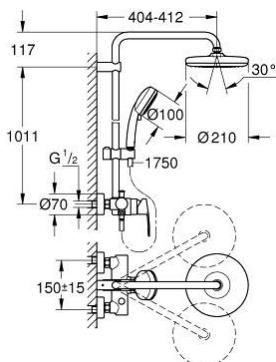

26 224 001 TEMPESTA COSMOPOLITAN SYSTEM 210 SHOWER SYSTEM WITH SINGLE LEVER MIXER FOR WALL MOUNTING

PRODUCT DESCRIPTION

- Colour: chrome
- Consisting of:
 - horizontal swivable 390 mm shower arm
 - exposed single-lever shower mixer with diverter
- Allows change between:
 - head shower Tempesta 210 (26 408)
 - hand shower Tempesta Cosmopolitan 100 (27 571)
- Spray pattern: Rain
- With ball joint
- Rotation angle $\pm 15^\circ$
- 2 spray patterns: Rain, Jet
- adjustable in height with gliding element
- Rotaflex TwistStop shower hose 1750 mm 1/2" x 1/2" (28 410)
- GROHE SilkMove 46 mm ceramic cartridge
- GROHE DreamSpray - perfect spray pattern
- GROHE LongLife finish
- GROHE SpeedClean - effortless limescale removal
- Inner WaterGuide - inner insulation for surface protection
- TwistStop - to prevent hose from twisting
- Suitable for instantaneous heaters from 18 kW/h
- minimum flow rate 7 l/min

26 224 001 TEMPESTA COSMOPOLITAN SYSTEM 210 SHOWER SYSTEM WITH SINGLE LEVER MIXER FOR WALL MOUNTING

SPARE PARTS, April 2018 – now

- 1: Lever (Spare part-nr. 46726000)
- 2: Cap (Spare part-nr. 46025000)
- 3: Cartridge (Spare part-nr. 46048000)
- 4: Diverter knob (Spare part-nr. 65648000)
- 5: 3-Way Diverter Valve & Trim (Spare part-nr. 65655000)
- 6: Non-return valve (Spare part-nr. 08565000)
- 7: 1/2" screw connection (Spare part-nr. 45044000)
- 8: S-union (Spare part-nr. 12662000)
- 9: Glide element (Spare part-nr. 12140000)
- 10: Dirt strainer (Spare part-nr. 0700200M)
- 11: Shower bar holder (Spare part-nr. 48423000)
- 12: Fibre seal dia. Ø 18,5 x Ø 12 x 2 (Spare part-nr. 0138900M)
- 13: Dirt strainer (Spare part-nr. 48007000)
- 14: Shower system pipe for retrofitting (Spare part-nr. 48053000)*
- 15: Shower system pipe for retrofitting (Spare part-nr. 48054000)*
- 16: Special spanner wrench (Spare part-nr. 19377000)*
- 17: Temperature limiter (Spare part-nr. 46375000)*