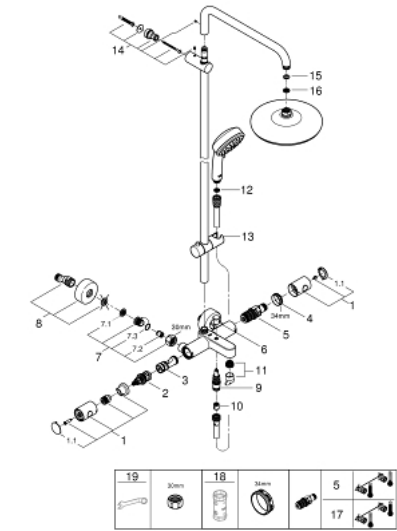

26 223 001 TEMPESTA COSMOPOLITAN SYSTEM 210 SHOWER SYSTEM WITH BATH THERMOSTAT FOR WALL MOUNTING

SPARE PARTS, April 2018 – now

- 1: 1/2" Metal handle (Spare part-nr. 47984000)
- 1.1: Cover cap (Spare part-nr. 6458500M)
- 2: Aquadimmer (Spare part-nr. 47364000)
- 3: Water flow (Spare part-nr. 47887000)
- 4: Fitting ring (Spare part-nr. 47743000)
- 5: 1/2" Thermostatic compact cartridge (Spare part-nr. 47439000)
- 6: Diverter knob (Spare part-nr. 65648000)
- 7: Non-return valve (Spare part-nr. 47189000)
- 7.1: Dirt Strainer (Spare part-nr. 0726400M)
- 7.2: Non-return valve (Spare part-nr. 08565000)
- 7.3: O-ring (17 x 2mm) (Spare part-nr. 0305500M)
- 8: S-union (Spare part-nr. 12662000)
- 9: 3-Way Diverter Valve & Trim (Spare part-nr. 65655000)
- 10: Non-return valve (Spare part-nr. 08565000)
- 11: Flow control (Spare part-nr. 13926000)
- 12: Dirt strainer (Spare part-nr. 0700200M)
- 13: Glide element (Spare part-nr. 12140000)
- 14: Shower bar holder (Spare part-nr. 48423000)
- 15: Fibre seal dia. Ø 18,5 x Ø 12 x 2 (Spare part-nr. 0138900M)
- 16: Dirt strainer (Spare part-nr. 48007000)
- 17: GROHE TurboStat cartridge 1/2" (Spare part-nr. 47175000)*
- 18: Socket Spanner (Spare part-nr. 19332000)*
- 19: Special spanner wrench (Spare part-nr. 19377000)*