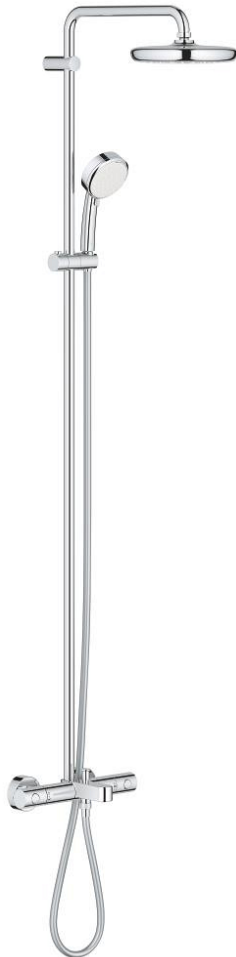

26 223 001 TEMPESTA COSMOPOLITAN SYSTEM 210 SHOWER SYSTEM WITH BATH THERMOSTAT FOR WALL MOUNTING

PRODUCT DESCRIPTION

- Colour: chrome
- Consisting of:
 - horizontal swivable 390 mm shower arm
 - exposed thermostat Grohtherm 1000 Cosmopolitan with Aquadimmer function
- Allows change between:
 - head shower Tempesta 210 (26 408)
 - Spray pattern: Rain
- With ball joint
- Rotation angle $\pm 15^\circ$
- bath inlet
- separate diverter for hand shower
- hand shower Tempesta Cosmopolitan 100 (27 571)
- 2 spray patterns: Rain, Jet
- adjustable in height with gliding element
- Rotaflex TwistStop shower hose 1750 mm 1/2" x 1/2" (28 410)
- GROHE TurboStat - compact cartridge with wax thermoelement
- GROHE SafeStop - safety button at 38°C
- GROHE SafeStop Plus - optional temperature limiter at 43°C included
- GROHE DreamSpray - perfect spray pattern
- GROHE LongLife finish
- GROHE SpeedClean - effortless limescale removal
- Inner WaterGuide - inner insulation for surface protection
- TwistStop - to prevent hose from twisting
- Suitable for instantaneous heaters from 18 kW/h
- minimum flow rate 7 l/min