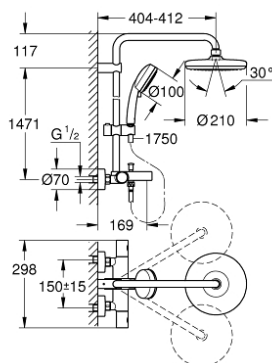

26 223 001 TEMPESTA COSMOPOLITAN SYSTEM 210 SHOWER SYSTEM WITH BATH THERMOSTAT FOR WALL MOUNTING

SPARE PARTS, April 2018 – now

- 1: 1/2" Metal handle (Spare part-nr. 47984000)
- 1.1: Cover cap (Spare part-nr. 6458500M)
- 2: Aquadimmer (Spare part-nr. 47364000)
- 3: Water flow (Spare part-nr. 47887000)
- 4: Fitting ring (Spare part-nr. 47743000)
- 5: 1/2" Thermostatic compact cartridge (Spare part-nr. 47439000)
- 6: Diverter knob (Spare part-nr. 65648000)
- 7: Non-return valve (Spare part-nr. 47189000)
- 7.1: Dirt Strainer (Spare part-nr. 0726400M)
- 7.2: Non-return valve (Spare part-nr. 08565000)
- 7.3: O-ring (17 x 2mm) (Spare part-nr. 0305500M)
- 8: S-union (Spare part-nr. 12662000)
- 9: 3-Way Diverter Valve & Trim (Spare part-nr. 65655000)
- 10: Non-return valve (Spare part-nr. 08565000)
- 11: Flow control (Spare part-nr. 13926000)
- 12: Dirt strainer (Spare part-nr. 0700200M)
- 13: Glide element (Spare part-nr. 12140000)
- 14: Shower bar holder (Spare part-nr. 48423000)
- 15: Fibre seal dia. Ø 18,5 x Ø 12 x 2 (Spare part-nr. 0138900M)
- 16: Dirt strainer (Spare part-nr. 48007000)
- 17: GROHE TurboStat cartridge 1/2" (Spare part-nr. 47175000)*
- 18: Socket Spanner (Spare part-nr. 19332000)*
- 19: Special spanner wrench (Spare part-nr. 19377000)*