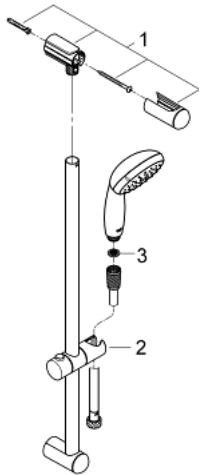

## 26 196 000 VITALIO GO 100 SHOWER RAIL SET 1 SPRAY

### PRODUCT DESCRIPTION

- Colour: chrome
- Consisting of:
  - hand shower Vitalio Go 100 (26 189)
  - maximum flow rate (at 3 bar): 16 l/min
  - shower rail 620 mm
  - shower hose VitalioFlex Trend 1750 mm 1/2" x 1/2" (28 742)
- GROHE DreamSpray - perfect spray pattern
- GROHE LongLife finish
- GROHE SpeedClean - effortless limescale removal
- Inner WaterGuide - inner insulation for surface protection
- ShockProof silicone ring prevents damages caused by shower falling
- suitable for instantaneous heater
- min. recommended pressure 1.0 bar
- suitable for screwing (including screws and dowels)
- 5-color packaging

26 196 000 **VITALIO GO 100 SHOWER RAIL SET 1 SPRAY**

**SPARE PARTS**, March 2014 – now

- 1: Shower bar holder (Spare part-nr. 48098000)
- 2: Glide element (Spare part-nr. 48099000)
- 3: Dirt strainer (Spare part-nr. 0700200M)