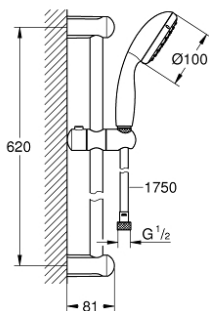

### PRODUCT DESCRIPTION

- Colour: chrome
- Consisting of:
  - hand shower Vitalio Go 100 (26 189)
  - maximum flow rate (at 3 bar): 16 l/min
  - shower rail 620 mm
  - shower hose VitalioFlex Trend 1750 mm 1/2" x 1/2" (28 742)
- GROHE DreamSpray - perfect spray pattern
- GROHE LongLife finish
- GROHE SpeedClean - effortless limescale removal
- Inner WaterGuide - inner insulation for surface protection
- ShockProof silicone ring prevents damages caused by shower falling
- suitable for instantaneous heater
- min. recommended pressure 1.0 bar
- suitable for screwing (including screws and dowels)
- 5-color packaging

26 196 000 **VITALIO GO 100 SHOWER RAIL SET 1 SPRAY**

**SPARE PARTS**, March 2014 – now

- 1: Shower bar holder (Spare part-nr. 48098000)
- 2: Glide element (Spare part-nr. 48099000)
- 3: Dirt strainer (Spare part-nr. 0700200M)