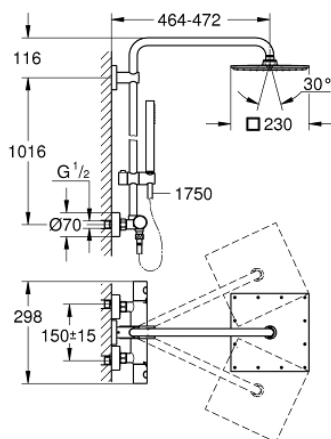

## 26 187 000 EUPHORIA 230 SHOWER SYSTEM WITH THERMOSTAT FOR WALL MOUNTING

### PRODUCT DESCRIPTION

- Colour: chrome
- Consisting of:
  - horizontal swivable 450 mm shower arm
  - exposed thermostat with Aquadimmer function
- Allows change between:
  - head shower 230 (27 479 000)
  - material: metal
  - Spray pattern: Rain
  - maximum flow rate (at 3 bar): 11.5 l/min
- With ball joint
- Rotation angle  $\pm 15^\circ$
- hand shower Euphoria Cube Stick (27 698)
  - maximum flow rate (at 3 bar): 12.5 l/min
  - Adjustable height with gliding element (12140000)
- shower hose Silverflex 1750 mm 1/2" x 1/2" (28 388)
  - maximum flow rate system (at 3 bar): 12.5 l/min
- GROHE TurboStat - compact cartridge with wax thermoelement
- GROHE SafeStop - safety button at 38°C
- GROHE SafeStop Plus - optional temperature limiter at 43°C included
- GROHE DreamSpray - perfect spray pattern
- GROHE LongLife finish
- GROHE SpeedClean - effortless limescale removal
- Inner WaterGuide - inner insulation for surface protection
- TwistStop - to prevent hose from twisting
- GROHE MetalGrip ergonomically shaped metal handles
- Suitable for instantaneous heaters from 18 kW/h
- Minimum flow rate 5 l/min
- optional upgrade: GROHE EasyReach tray (26 362), sold separately