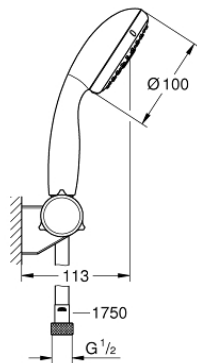

26 182 000 VITALIO START 100 WALL HOLDER SET

PRODUCT DESCRIPTION

- Colour: chrome
- Consisting of:
 - hand shower Vitalio Start 100 (27 953)
 - wall shower holder Vitalio Universal, adjustable (26 183)
 - shower hose VitalioFlex Trend 1750 mm 1/2" x 1/2" (28 742)
- 9.5 l/min flow limiter
- GROHE DreamSpray - perfect spray pattern
- GROHE LongLife finish
- GROHE SpeedClean - effortless limescale removal
- Inner WaterGuide - inner insulation for surface protection
- ShockProof silicone ring prevents damages caused by shower falling
- suitable for instantaneous heater
- 5 colour packaging with product window

26 182 000 VITALIO START 100 WALL HOLDER SET

SPARE PARTS, November 2013 – now

1: Dirt strainer (Spare part-nr. 0700200M)

2: Cover cap (Spare part-nr. 45652P00)