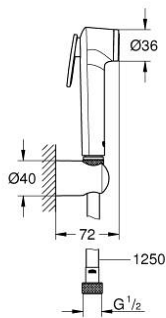

26 175 001 VITALIO TRIGGER SPRAY 30 WALL HOLDER SET 1 SPRAY

PRODUCT DESCRIPTION

- Colour: chrome
- Consisting of:
 - hand shower with trigger control (26 351 000)
 - maximum flow rate (at 3 bar): 8 l/min
 - Wall shower holder (28 605)
 - Silverflex Long-Life shower hose 1250 mm (26 335)
- GROHE LongLife finish
- GROHE SpeedClean - effortless limescale removal
- Inner WaterGuide - inner insulation for surface protection
- TwistStop - to prevent hose from twisting
- suitable for screwing (including screws and dowels)
- min. recommended pressure 1.0 bar
- 5-color packaging
- Please refer to local norms regarding installation.

26 175 001 **VITALIO TRIGGER SPRAY 30 WALL HOLDER SET 1 SPRAY**

SPARE PARTS, January 2015 – now

1: Dirt strainer (Spare part-nr. 0700200M)

2: Non-return valve (Spare part-nr. 1416500M)*

* Optional accessories