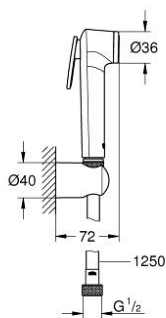

26 175 001 VITALIO TRIGGER SPRAY 30 WALL HOLDER SET 1 SPRAY

PRODUCT DESCRIPTION

- Colour: chrome
- Consisting of:
 - hand shower with trigger control (26 351 000)
 - maximum flow rate (at 3 bar): 8 l/min
 - Wall shower holder (28 605)
 - Silverflex Long-Life shower hose 1250 mm (26 335)
 - GROHE LongLife finish
 - GROHE SpeedClean - effortless limescale removal
 - Inner WaterGuide - inner insulation for surface protection
 - TwistStop - to prevent hose from twisting
- suitable for screwing (including screws and dowels)
- min. recommended pressure 1.0 bar
- 5-color packaging
- Please refer to local norms regarding installation.

26 175 001 **VITALIO TRIGGER SPRAY 30 WALL HOLDER SET 1 SPRAY**

SPARE PARTS, January 2015 – now

1: Dirt strainer (Spare part-nr. 0700200M)

2: Non-return valve (Spare part-nr. 1416500M)*

* Optional accessories