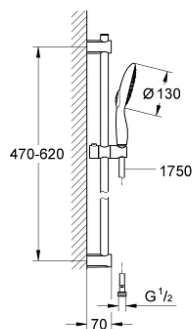

### PRODUCT DESCRIPTION

- Colour: chrome
- Consisting of:
  - hand shower Vitalio Rain 130 (26 107)
  - shower rail Vitalio Universal 600 mm (27 724)
  - VitalioFlex Silver 69" shower hose (27 506 000)
- GROHE One-click showering spray selection via push of a button
- GROHE EcoJoy 9,5 l/min flow limiter
- GROHE DreamSpray - perfect spray pattern
- GROHE LongLife finish
- Flexible Installation - 1 adjustable bracket for existing drill holes
- GROHE SpeedClean - effortless limescale removal
- Inner WaterGuide - inner insulation for surface protection
- TwistStop - to prevent hose from twisting
- suitable for instantaneous heater
- min. recommended pressure 1.0 bar
- 5-color packaging

## 26 112 000 VITALIO RAIN 130 SHOWER RAIL SET 4+ SPRAYS

**SPARE PARTS**, February 2013 – now

- 1: Shower bar holder (Spare part-nr. 48095000)
- 2: Glide element (Spare part-nr. 12140000)
- 3: Shower bar holder (Spare part-nr. 48097000)
- 4: Dirt strainer (Spare part-nr. 0700200M)